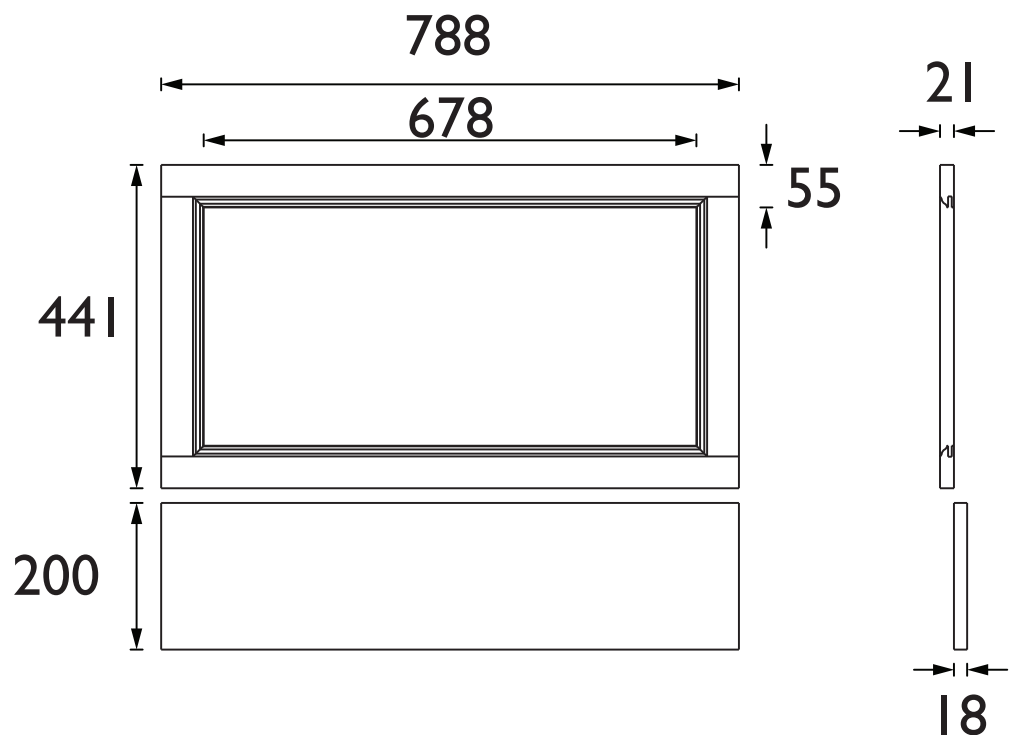

KMBEP800

CAVERSHAM Furniture Range Caversham 800mm End Panel - Maritime Blue

Specification

| | |
|-----------------------------|--|
| Main Construction Material: | MDF |
| Finish: | Maritime Blue |
| Weight (kg): | 5.94 |
| Height (mm): | 441 |
| Width (mm): | 788 |
| Depth (mm): | 21 |
| Assembly Required: | No |
| What's Included?: | 1 x End Bath Panel 1 x Plinth 1 x Fitting Instructions |

- KCHEP800 - Chantilly
- KGREP800 - Graphite

Dimensions (measurements in mm)

TECHNICAL DATA SHEET

HERITAGE[®] BATHROOMS

DI