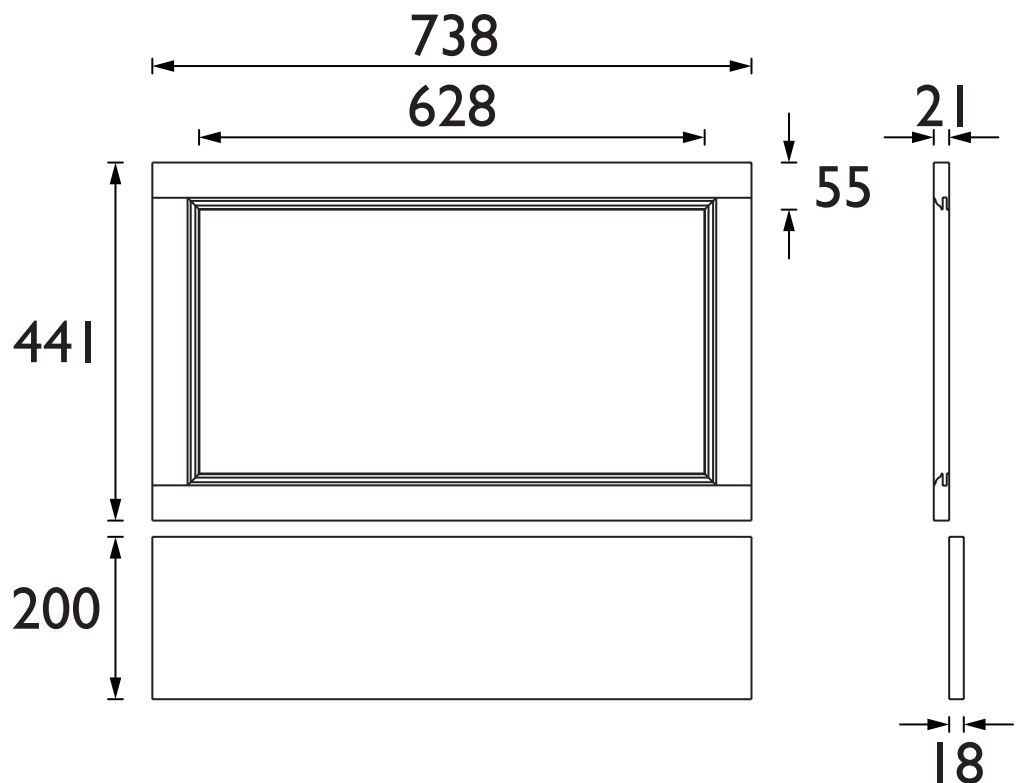

KMBEP750

CAVERSHAM Furniture Range

Caversham 750mm End Panel - Maritime Blue

Specification

Main Construction Material:	MDF
Finish:	Maritime Blue
Weight (kg):	5.48
Height (mm):	441
Width (mm):	738
Depth (mm):	21
Assembly Required:	No
What's Included?:	1 x End Bath Panel 1 x Plinth 1 x Fitting Instructions

- KCHEP750 - Chantilly
- KGREP750 - Graphite

Dimensions (measurements in mm)

TECHNICAL DATA SHEET

HERITAGE[®]

BATHROOMS

DI