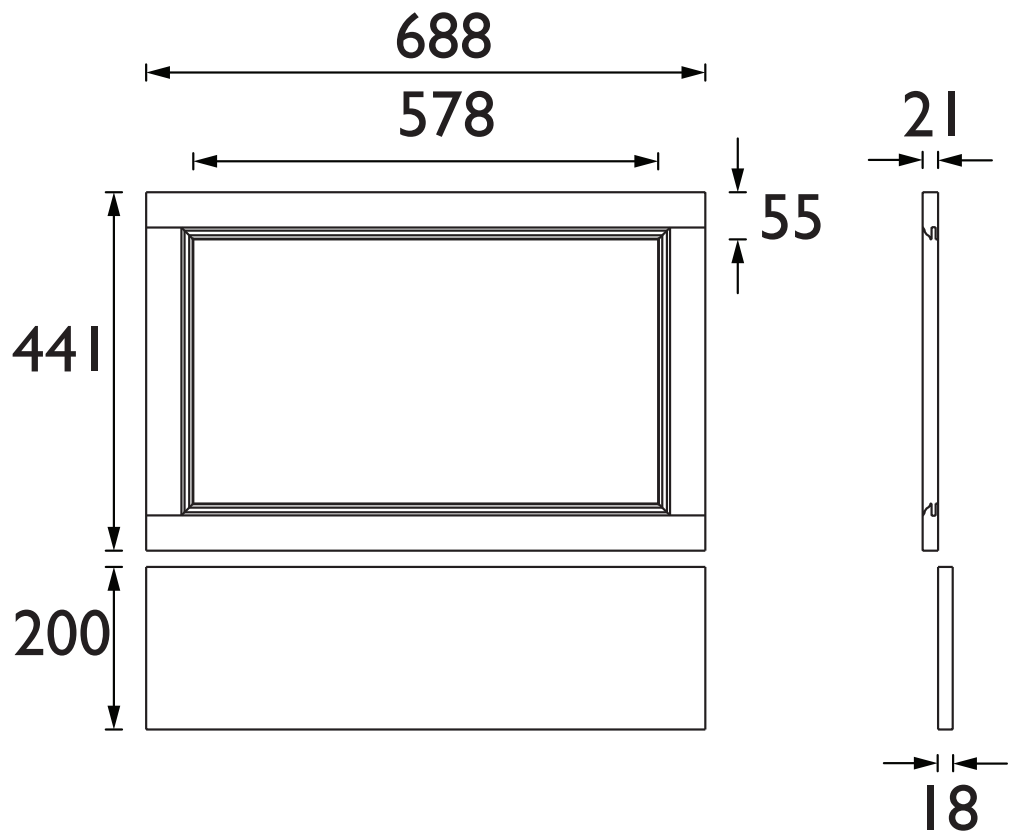

KMBEP700

CAVERSHAM Furniture Range

Caversham 700mm End Panel - Maritime Blue

Specification

Main Construction Material:	MDF
Finish:	Maritime Blue
Weight (kg):	5.21
Height (mm):	441
Width (mm):	688
Depth (mm):	21
Assembly Required:	No
What's Included?:	1 x End Bath Panel 1 x Plinth 1 x Fitting Instructions

- KCHEP700 - Chantilly
- KGREP700 - Graphite

Dimensions (measurements in mm)

TECHNICAL DATA SHEET

HERITAGE[®]

BATHROOMS

DI