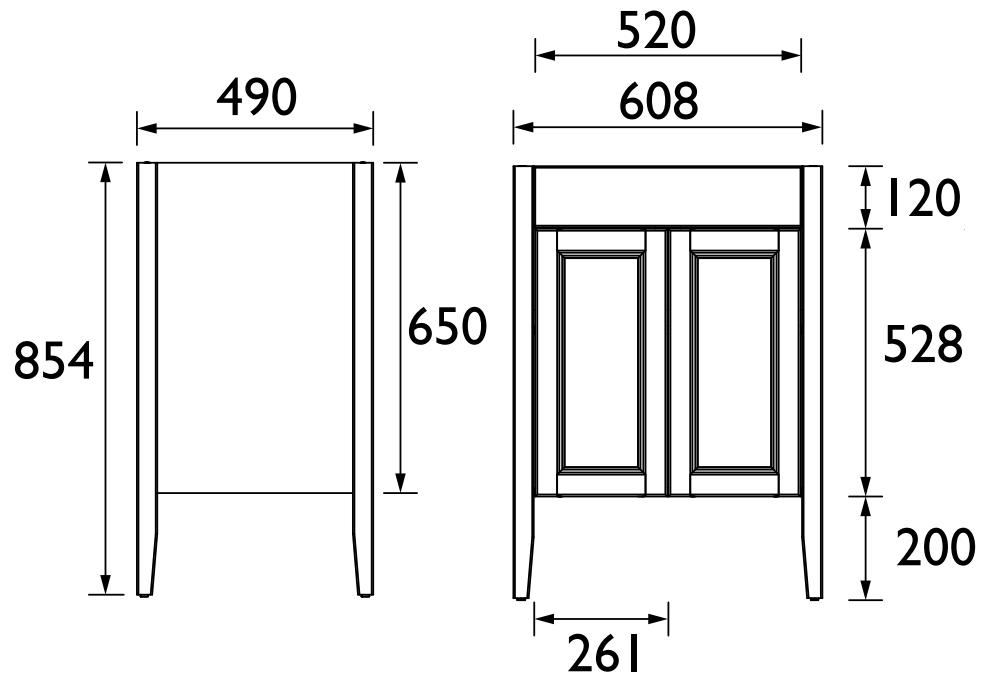

### Specification

Main Construction Material:	MFC and MDF
Finish:	Maritime Blue
Weight (kg):	24.13
Height (mm):	854
Width (mm):	608
Depth (mm):	490
Assembly Required:	No
What's Included?:	1 x Dorchester Vanity Unit 1 x Fitting Instructions

### Dimensions (measurements in mm)