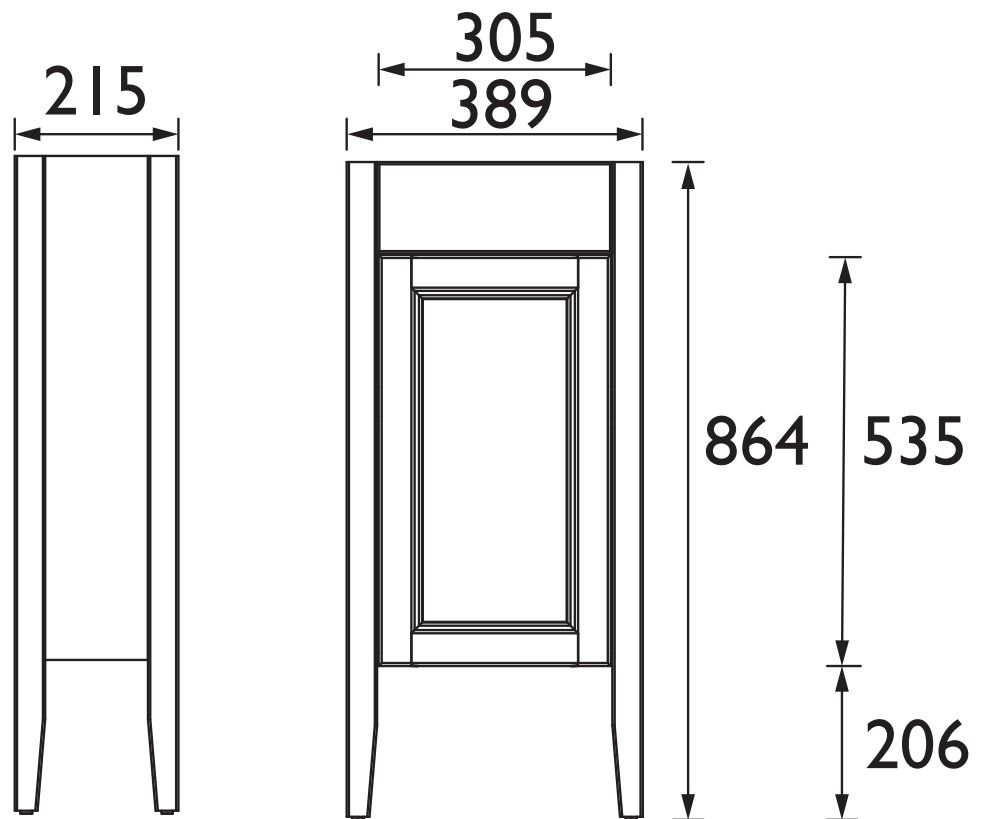

KMB4034

CAVERSHAM Furniture Range

Caversham 400mm Freestanding Cloakroom Unit - Maritime Blue

Specification

Main Construction Material:	MFC and MDF
Finish:	Maritime Blue
Weight (kg):	14.08
Height (mm):	864
Width (mm):	389
Depth (mm):	215
Assembly Required:	No
What's Included?:	1 x Cloakroom Unit 1 x Fitting Instructions 2 x Angled Brackets 2 x Door Hinges 4 x Shelf Supports 4 x Foot Pads 1 x Screw and Cap Pack

- PLYW071 - Cloakroom Basin ITH
 - TDACCT04 - Dartmouth Tall BAS
- Chrome

This Product Also Needs:

- Handles

Variant SKUs:

- KCH4034 - Chantilly
- KGR4034 - Graphite

Dimensions (measurements in mm)

TECHNICAL DATA SHEET