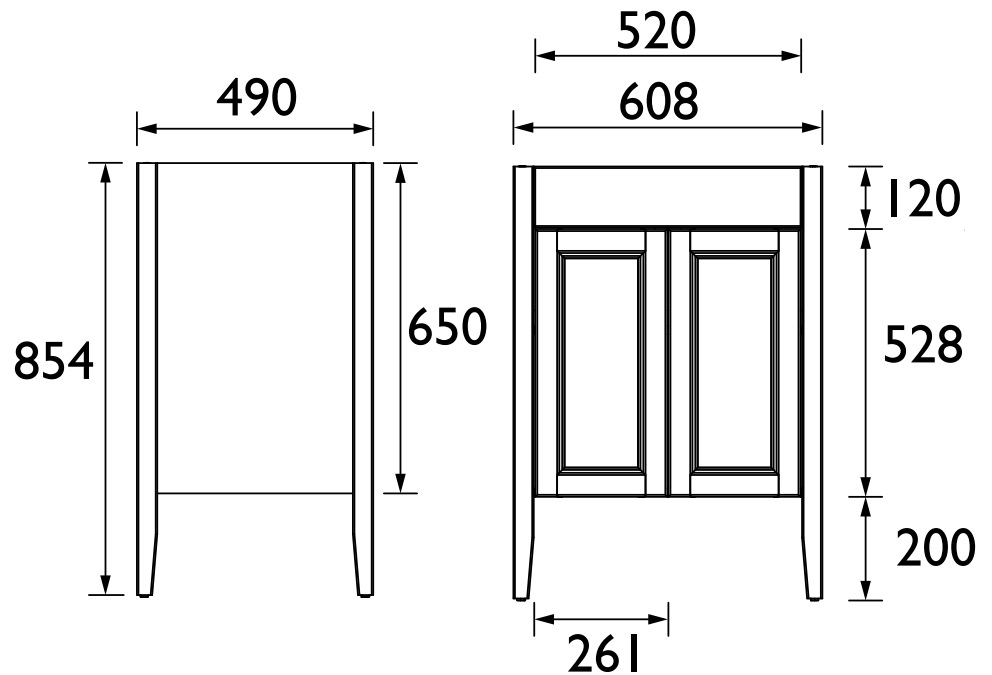

KGRDR34

CAVERSHAM Furniture Range Caversham Freestanding Dorchester Vanity Unit - Graphite

Specification

Main Construction Material:	MFC and MDF
Finish:	Graphite
Weight (kg):	24.13
Height (mm):	854
Width (mm):	608
Depth (mm):	490
Assembly Required:	No
What's Included?:	1 x Dorchester Vanity Unit 1 x Fitting Instructions

- PVERW15 - Undercounter Basin
- TDACC00 - Dartmouth Basin Taps
- WTKDORWHCL600 - White Marble Worktop

This Product Also Needs:

- Handles

Variant SKUs:

- KCHDR34 - Chantilly
- KMBDR34 - Maritime Blue

Dimensions (measurements in mm)