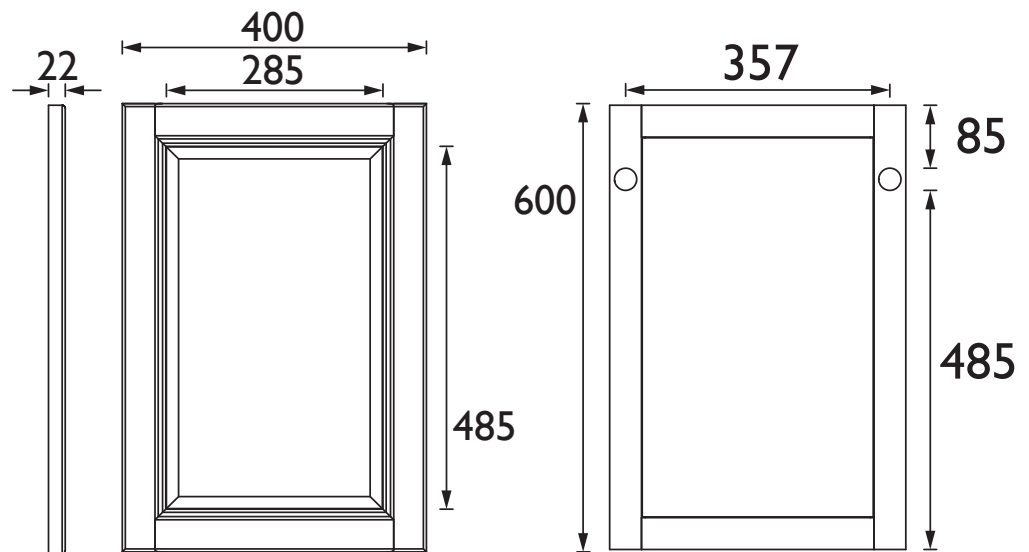

KCHFM400

CAVERSHAM Furniture Range Caversham 400mm Framed Mirror - Chantilly

Specification

Main Construction Material:	MFC, MDF, Glass
Finish:	Chantilly
Weight (kg):	3.66
Height (mm):	600
Width (mm):	400
Depth(mm):	22
Assembly Required:	No
What's Included?:	1 x Framed Mirror (with brackets pre-fitted) 1 x Fitting Instructions

- KGRFM400 - Graphite
- KMBFM400 - Maritime Blue

Dimensions (measurements in mm)

TECHNICAL DATA SHEET

HERITAGE[®] BATHROOMS

DI