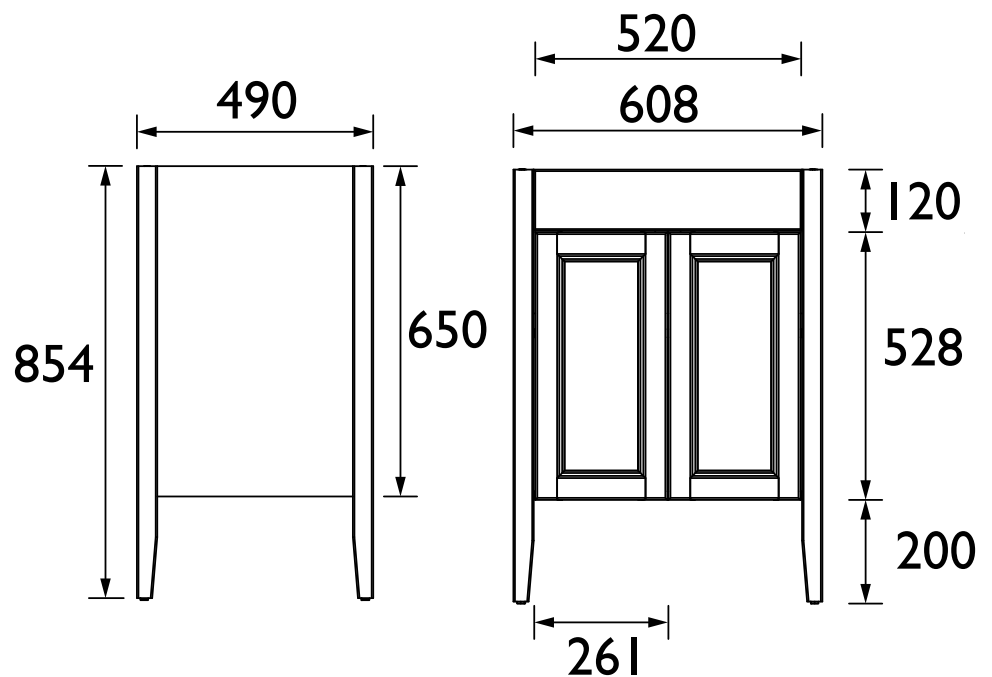

KCHDR34

CAVERSHAM Furniture Range Caversham Freestanding Dorchester Vanity Unit - Chantilly

Specification

Main Construction Material:	MFC and MDF
Finish:	Chantilly
Weight (kg):	24.13
Height (mm):	854
Width (mm):	608
Depth (mm):	490
Assembly Required:	No
What's Included?:	1 x Dorchester Vanity Unit 1 x Fitting Instructions

- PVERW15 - Undercounter Basin
- TDACC00 - Dartmouth Basin Taps
- WTKDORDCCL600 - Dark Concrete Worktop

This Product Also Needs:

- Handles

Variant SKUs:

- KGRDR34 - Graphite
- KMBDR34 - Maritime Blue

Dimensions (measurements in mm)