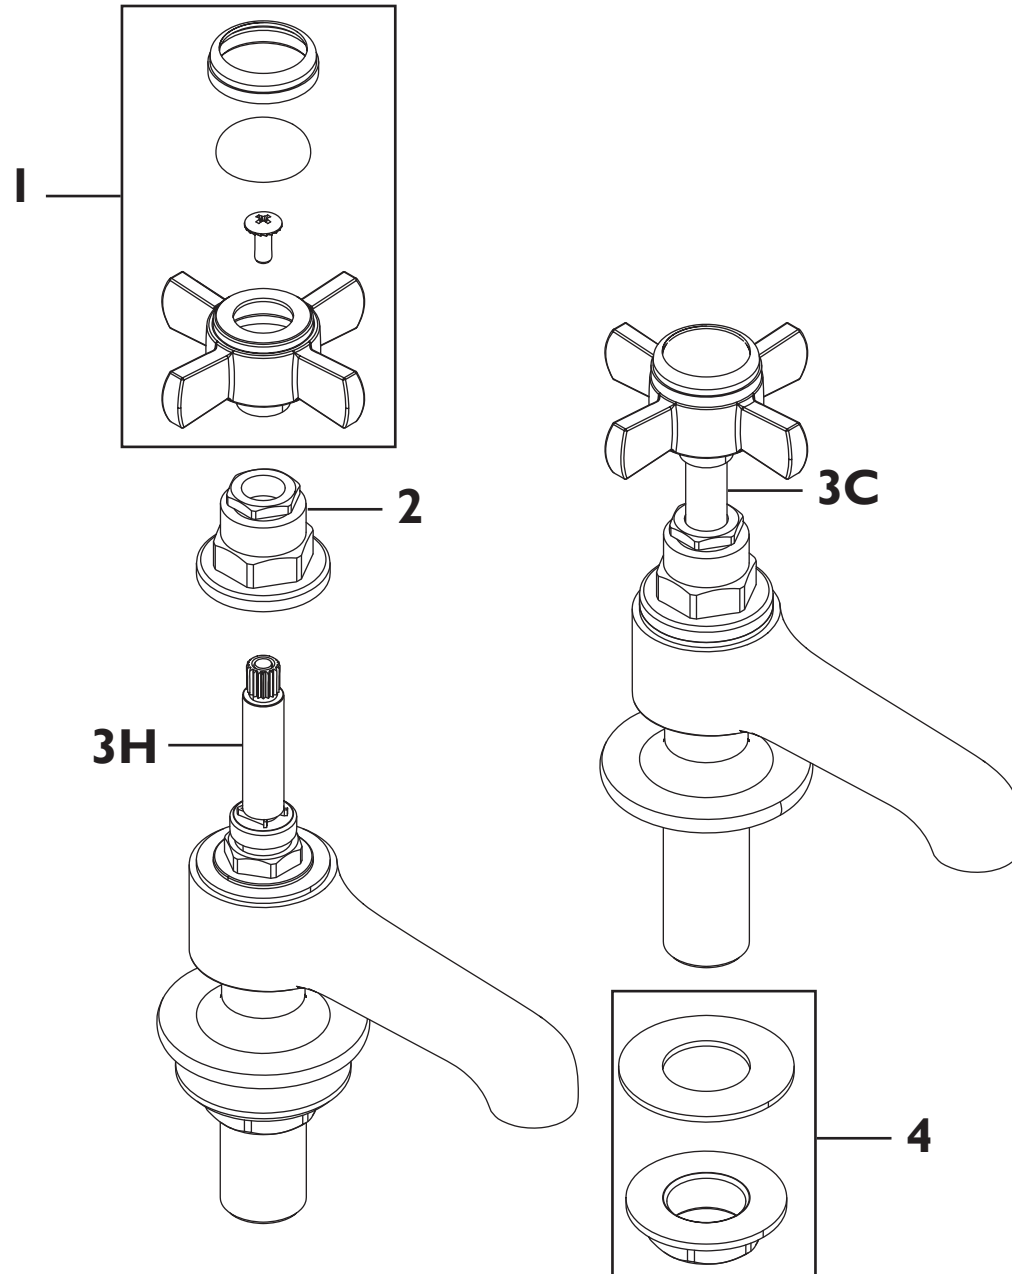

Product Code: Dawlish Basin Taps

Revision: D3

1	Handle Assembly (Pair)
2	Shrouds (Pair)
3H	1/2" Plated CD Valve - Hot
3C	1/2" Plated CD Valve - Cold
4	1/2" Backnut & Washers (Pair)