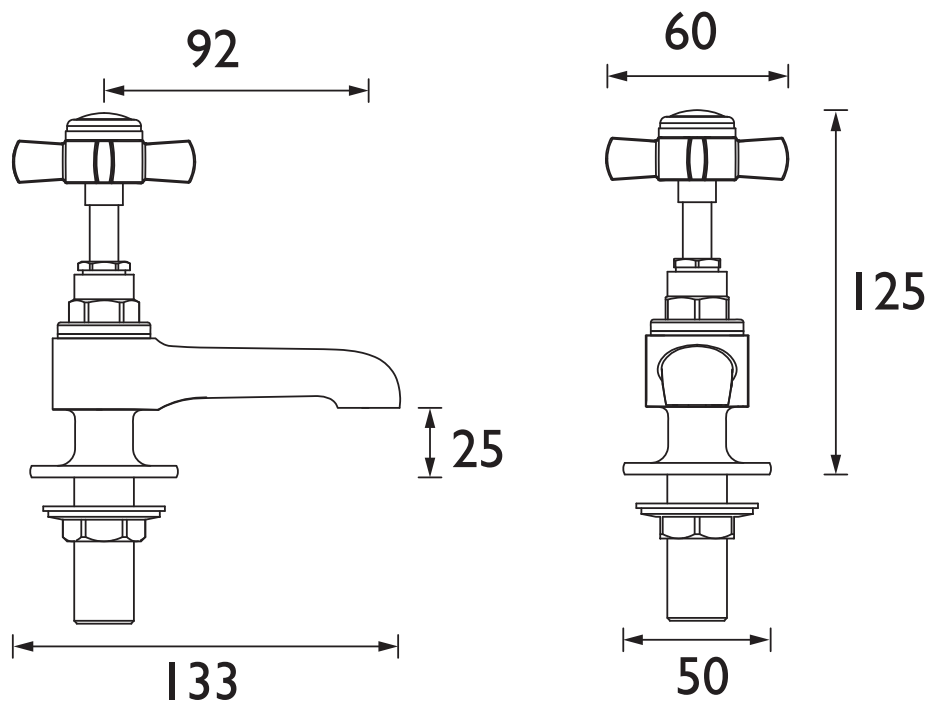

## Specification

<b>Product Type:</b>	Bathroom Taps
<b>Main Construction Material:</b>	Brass
<b>Mount Type:</b>	Deck
<b>Handle Type:</b>	Crosshead
<b>Connection Inlet:</b>	1/2" BSP
<b>Connection Outlet:</b>	Open
<b>Number of Tap Holes:</b>	2
<b>Valve/Cartridge Type:</b>	1/2" Ceramic Disc Valve - 1/4 turn
<b>Plumbing System Requirements:</b>	Suitable for all plumbing systems
<b>Minimum Dynamic Pressure (bar):</b>	0.1 bar
<b>Maximum Dynamic Pressure (bar):</b>	5 bar
<b>Maximum Hot Water Temperature °C:</b>	60°C
<b>Maximum Static Pressure (bar):</b>	10 bar
<b>Isolation Included:</b>	No

## Dimensions (measurements in mm)