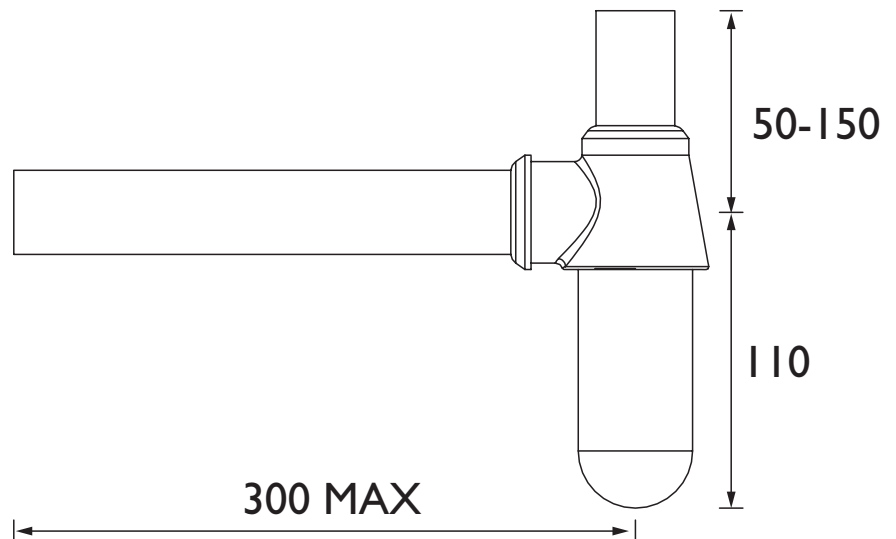

THBN19

HERITAGE Waste Range

Heritage Bottle Trap Brushed Nickel

Specification

| | |
|------------------------------|------------------------|
| Contemporary or Traditional: | Traditional |
| Main Construction Material: | Brass, Stainless Steel |

Dimensions (measurements in mm)

Features:

- Decorative waste for use with wall mounted basins
- Brass construction

Product Certifications:

Additional Information:

Variant SKUs:

TECHNICAL DATA SHEET

HERITAGE[®]