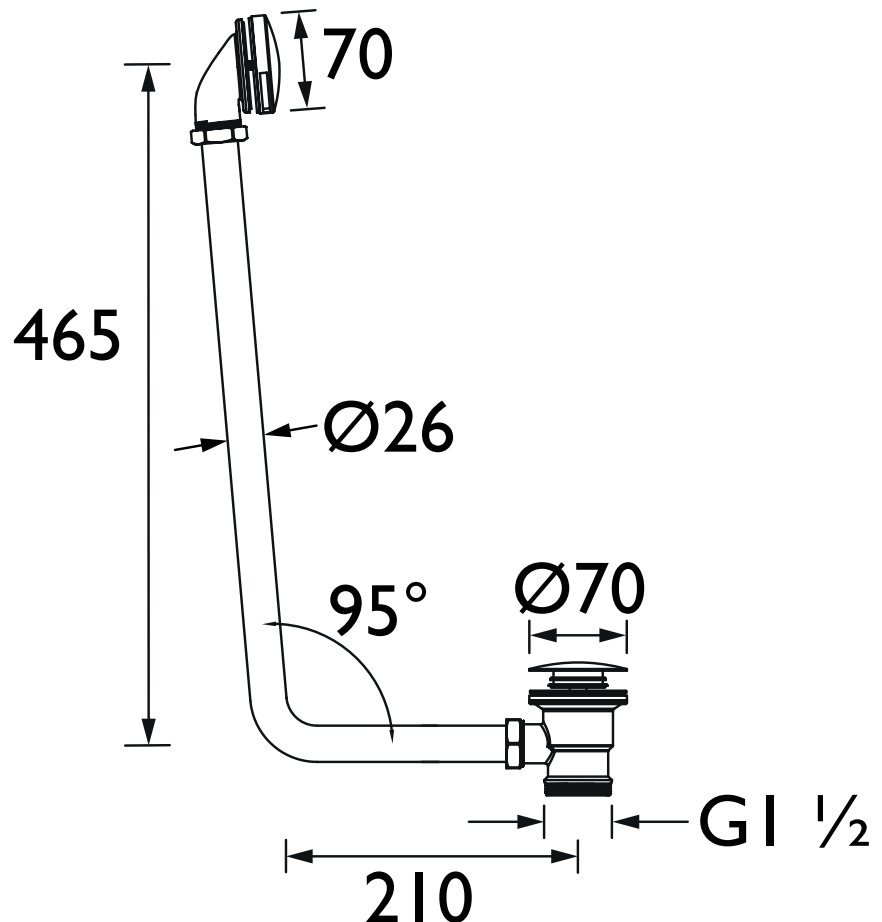

THBB21

HERITAGE Waste Range Contemporary Exposed Bath PUW Brushed Brass

Specification

Contemporary or Traditional:	Traditional
Main Construction Material:	Brass
Connection Inlet:	GI 1/2"
Waste Flow Rate (litres per minute):	42.4
What's in the Box?:	1x Waste Body, 1x Grooved Washer, 1x Silicon Washer, 1x Flange, 1x Strainer, 1x Clicker Mechanism, 2x Pipe Sealing Washers, 2x Fixing Nuts, 1x Fixed L Pipe, 1x Overflow Elbow, 2x Rubber Washers, 1x Screw-in Overflow Face

Features:

- Decorative overflow & waste kit for use with freestanding baths
- Includes overflow cover & push button waste
- Brass construction

Product Certifications:

Additional Information:

Variant SKUs:

THC21 - Chrome
THBL21 - Black
THBN21 - Brushed Nickel

Dimensions (measurements in mm)

TECHNICAL DATA SHEET

HERITAGE[®] BATHROOMS

DI