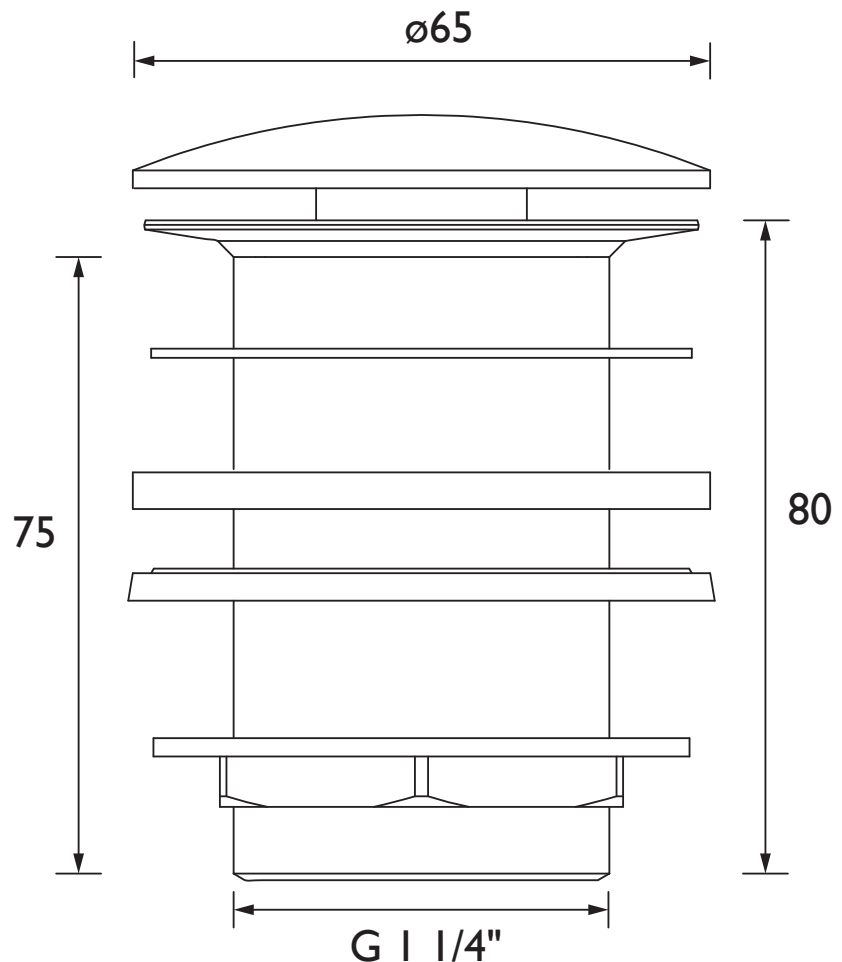

### Specification

Contemporary or Traditional:	Contemporary
Main Construction Material:	Brass
Connection Inlet:	G1 1/4"
Waste Flow Rate (litres per minute):	36.8
What's in the Box?:	1x x Unslotted Waste Body, 1x Clicker Mechanism, 2x Washers, 1x Metal Backnut

### Dimensions (measurements in mm)