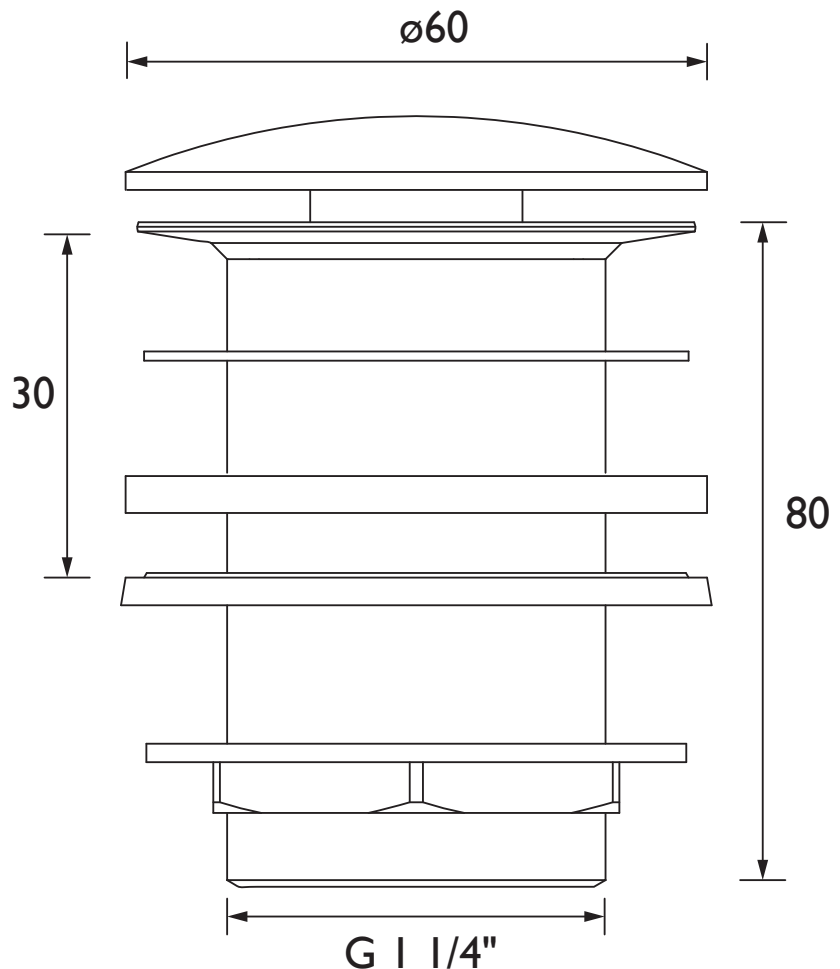

THBB12

HERITAGE Waste Range

Push Button Basin Waste SLOTTED Brushed Brass

Specification

Contemporary or Traditional:	Contemporary
Main Construction Material:	Brass
Connection Inlet:	G1 1/4"
Waste Flow Rate (litres per minute):	42.3
What's in the Box?:	1x Waste Body, 1x Metal Backnut, 1x Clicker Mechanism, 1x Clicker Washer, 1x Rubber Washer, 1x Foam Washer

Features:

- Slotted waste for use with basins with a built-in overflow
- Brass construction

Product Certifications:

Additional Information:

Variant SKUs:

THBN12 - Brushed Nickel
THBL12 - Black

Dimensions (measurements in mm)