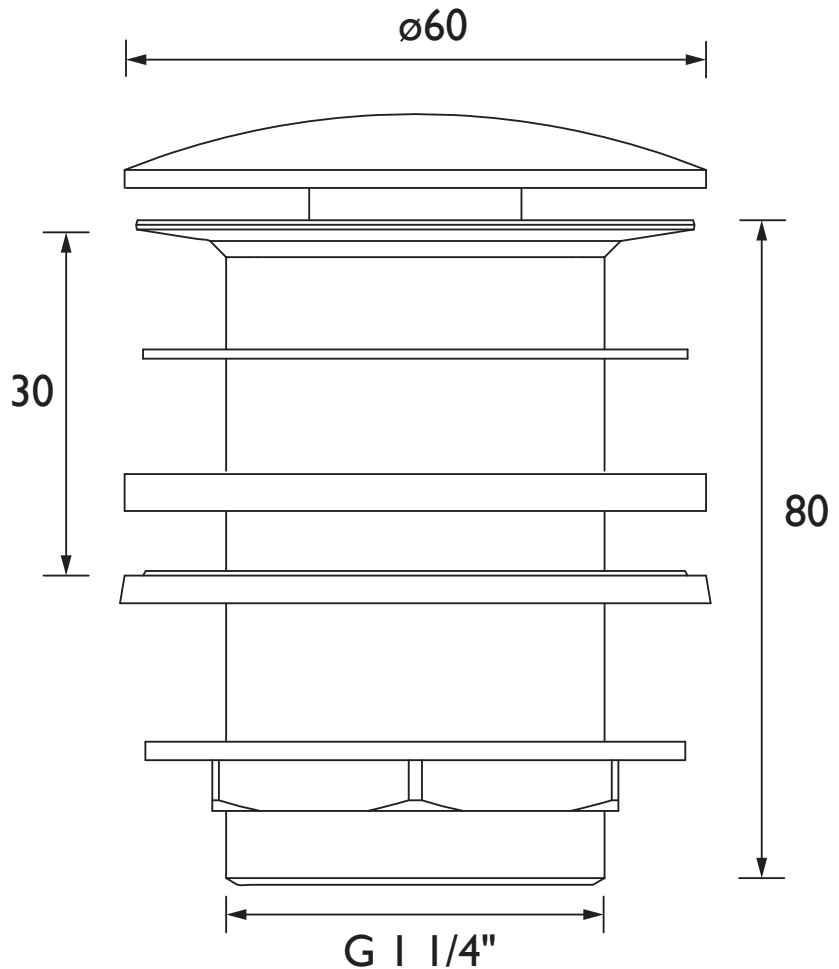

THBN12

HERITAGE Waste Range

Push Button Basin Waste SLOTTED Brushed Nickel

Specification

Contemporary or Traditional:	Contemporary
Main Construction Material:	Brass
Connection Inlet:	G1 1/4"
Waste Flow Rate (litres per minute):	42.3
What's in the Box?:	1x Waste Body, 1x Metal Backnut, 1x Clicker Mechanism, 1x Clicker Washer, 1x Rubber Washer, 1x Foam Washer

Features:

- Slotted waste for use with basins with a built-in overflow
- Brass construction

Product Certifications:

Additional Information:

Variant SKUs:

THBB12 - Brushed Brass
THBL12 - Black

Dimensions (measurements in mm)