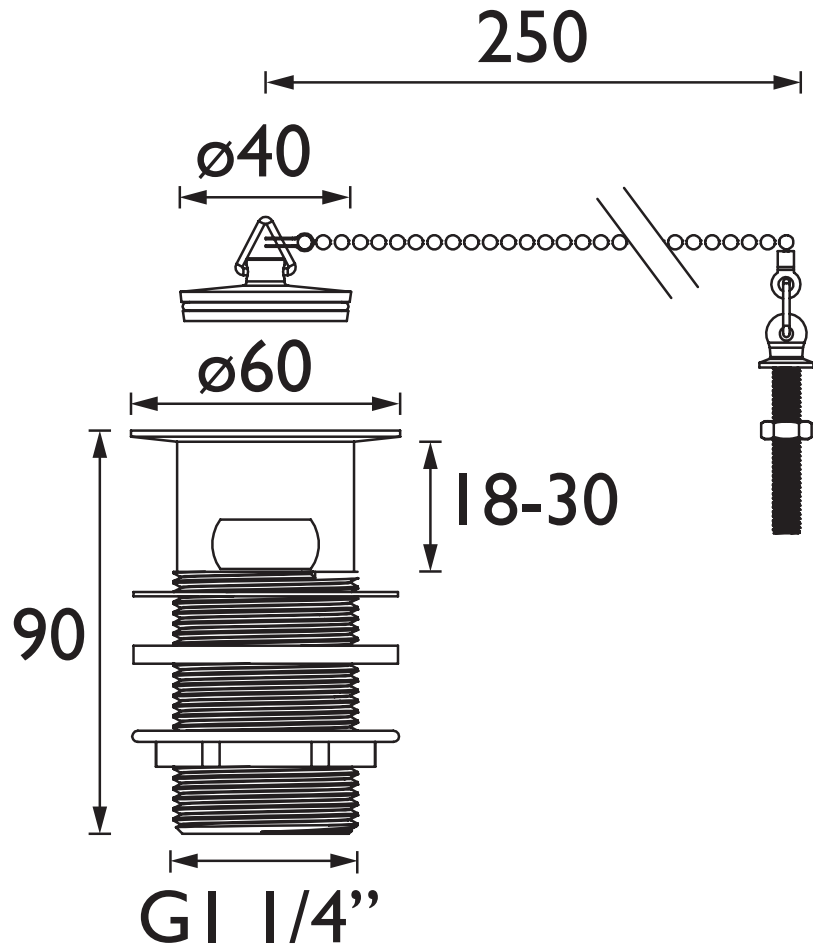

THBN10

HERITAGE Waste Range

Heritage Basin Waste Brushed Nickel

Specification

Contemporary or Traditional:	Contemporary
Main Construction Material:	Brass
Connection Inlet:	GI 1/4"
Waste Flow Rate (litres per minute):	37.9
What's in the Box?:	1 x Waste Body, 1 x Black Thin Rubber Washer, 1 x Thick Rubber Washer, 1 x Metal Back Nut, 1 x Link Chain, 1 x Stay And Nut, 1 x Fitting Instructions

Features:

- Ball link chain
- Brass construction

Product Certifications:

Additional Information:

Variant SKUs:

Dimensions (measurements in mm)

TECHNICAL DATA SHEET

HERITAGE[®]