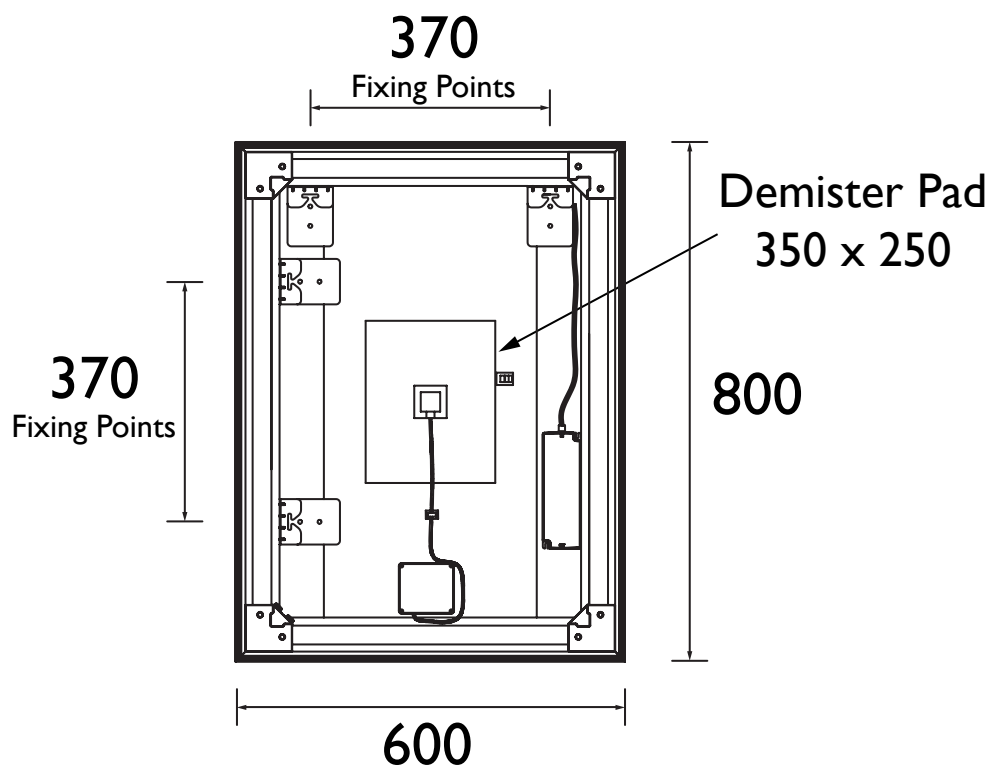

### Specification

Main Construction Material:	Glass
Finish:	Gold Plated
Weight (kg):	6.45
Assembly Required:	No
Mounting Type:	Wall Mounted
Orientation:	Landscape and Portrait
Height (mm):	800
Width (mm):	600
Total Power (w):	45w
Input:	AC220 - 240v - 50/60Hz
Connection:	0.9m Power Cable
What's In The Box?	1 x Mirror 1 x Fitting Instructions 4 x Fixing Plates (2 x Landscape & 2 x Portrait) 2 x Wall Plugs and Screws

### Dimensions (measurements in mm)