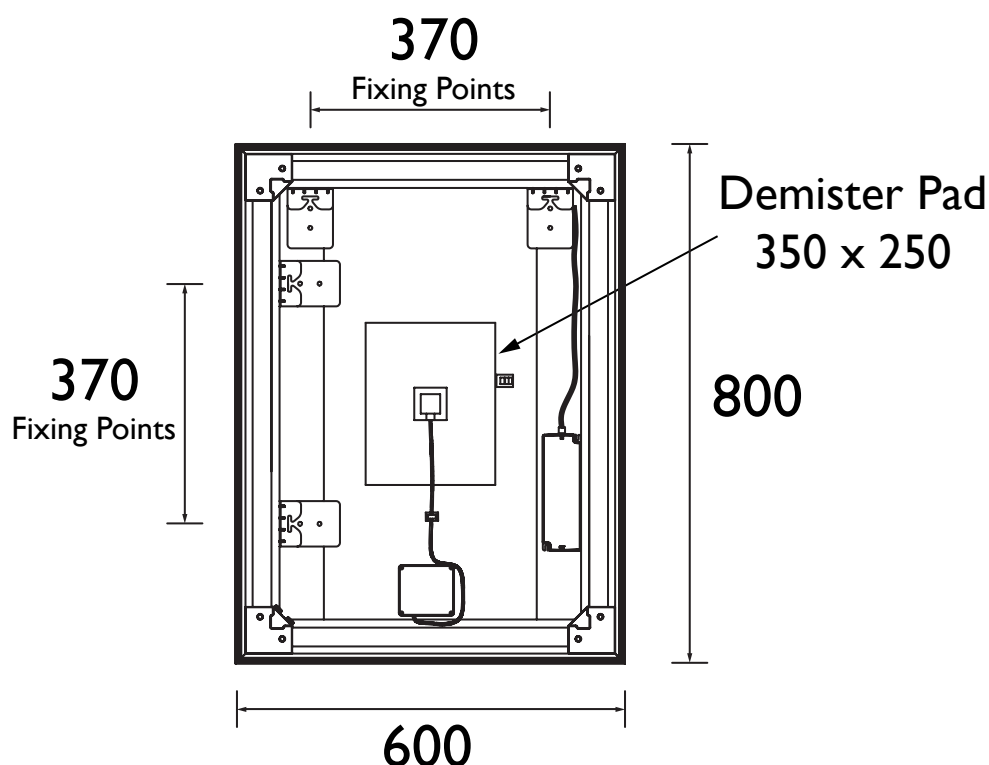

MKIG6080

KINGSTON Furniture Range Kingston Illuminated Rectangle Mirror 60X80 Gold

Specification

Main Construction Material:	Glass
Finish:	Gold Plated
Weight (kg):	6.45
Assembly Required:	No
Mounting Type:	Wall Mounted
Orientation:	Landscape and Portrait
Height (mm):	800
Width (mm):	600
Total Power (w):	45w
Input:	AC220 - 240v - 50/60Hz
Brightness (Lumens):	660 Lumens
Connection:	0.9m Power Cable
What's In The Box?	1 x Mirror 1 x Fitting Instructions 4 x Fixing Plates (2 x Landscape & 2 x Portrait) 2 x Wall Plugs and Screws

Product Certifications:

This product contains a light source of energy efficiency class F.

Additional Information:

Variant SKUs:

- MKIBL6080 - Black
- MKIC6080 - Chrome

Dimensions (measurements in mm)

TECHNICAL DATA SHEET