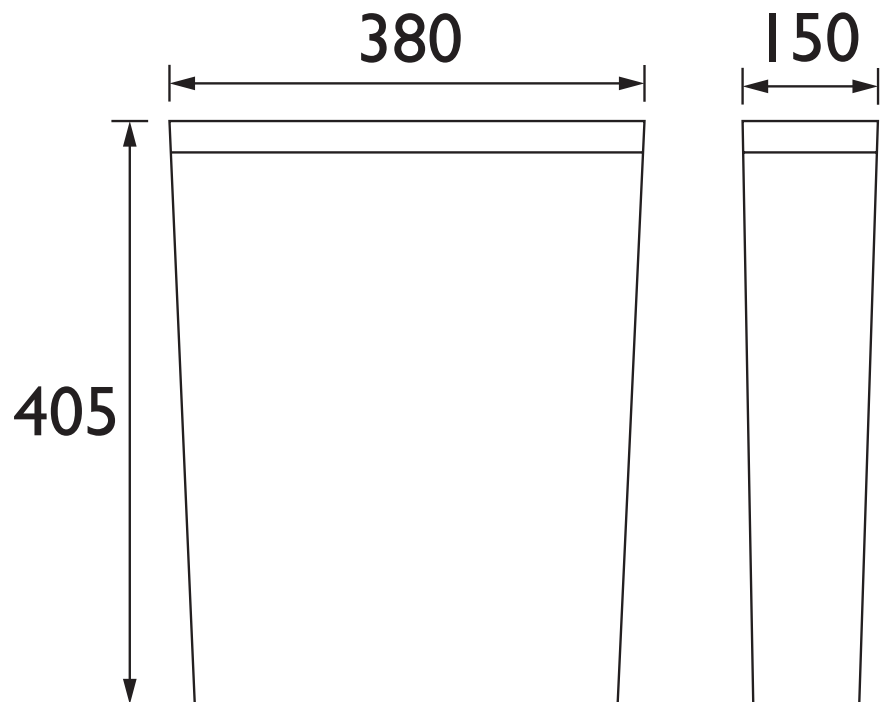

PSFW02

STAMFORD Sanitaryware Range

Stamford Dual Flush Close Coupled Cistern

Specification

Main Construction Material:	Vitreous China
Plumbing System Suitability:	Suitable for all plumbing systems
Finish:	White
Flush Capacity:	6lpm
Inlet Location:	Right Side
Weight (kg):	12.32
Weight Including Packaging (kg):	14.48
Assembly Required:	No
What's Included?:	1x Cistern, 1x Cistern Fittings Pack with Instructions, 1x Fitting Instructions, 1x Push-Button

Dimensions (measurements in mm)

TECHNICAL DATA SHEET

HERITAGE[®]

BATHROOMS

DI