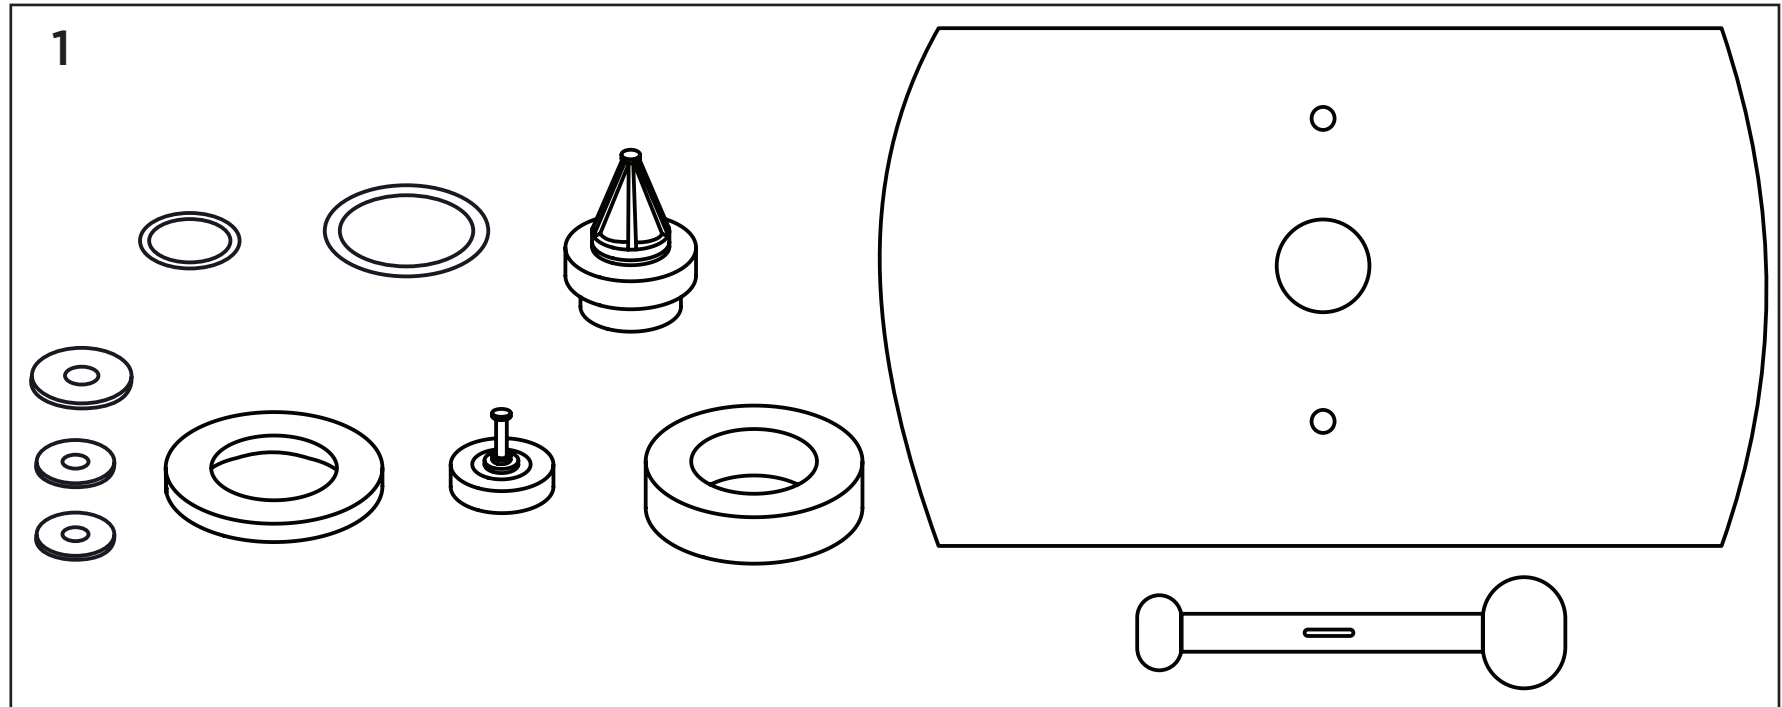

Product Code: 371725, 371726, 371730, 327873

Revision: D2

1	Service Pack
2	Flow Restrictor