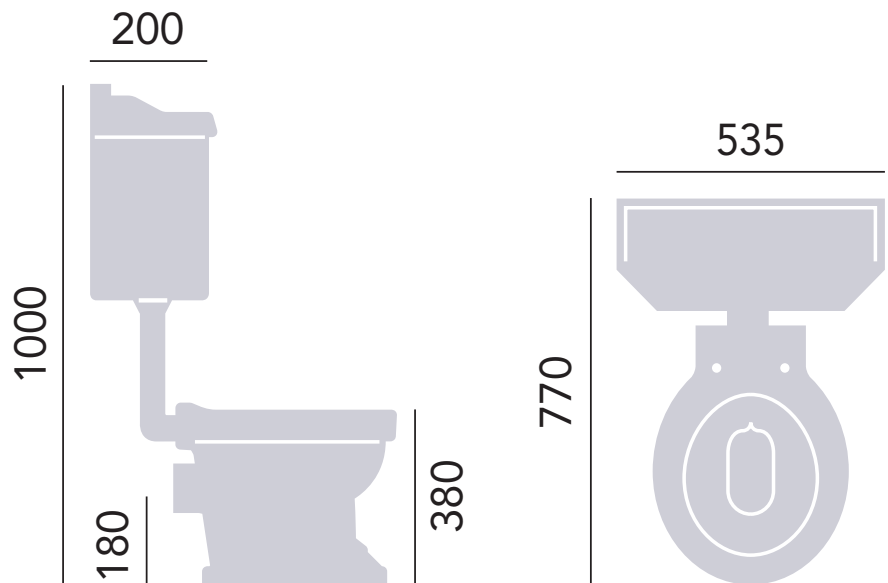

PGR2W01LF

GRANLEY Sanitaryware Range

Granley Cistern Low-Level
6L Single Flush inc Fittings

Specification

Main Construction Material:	Vitreous China
Plumbing System Suitability:	Suitable for all plumbing systems
Finish:	White
Weight (kg):	13
Weight Including Packaging (kg):	14
Flush Volume (l):	6
Assembly Required:	No
What's Included?:	1x Granley low-level cistern, 1x cistern fittings pack

Product Certifications:

Additional Information:

This Product Requires:

1x WC Pan, 1x Low-Level Flush Pack,
1x Low-Level Coupling Kit, 1x Cistern
Lever, 1x Toilet Seat

This Product is Shown With:

PGRW0L - Granley Low/High Level WC

CC00 - Low-Level Flush Pack Chrome

CKHPW00 - Low-Level Coupling Kit

CPC00 - Traditional Cistern Lever Chrome

TSOAK101 - Oak Standard Close Toilet
Seat Chrome

Dimensions (measurements in mm)

TECHNICAL DATA SHEET