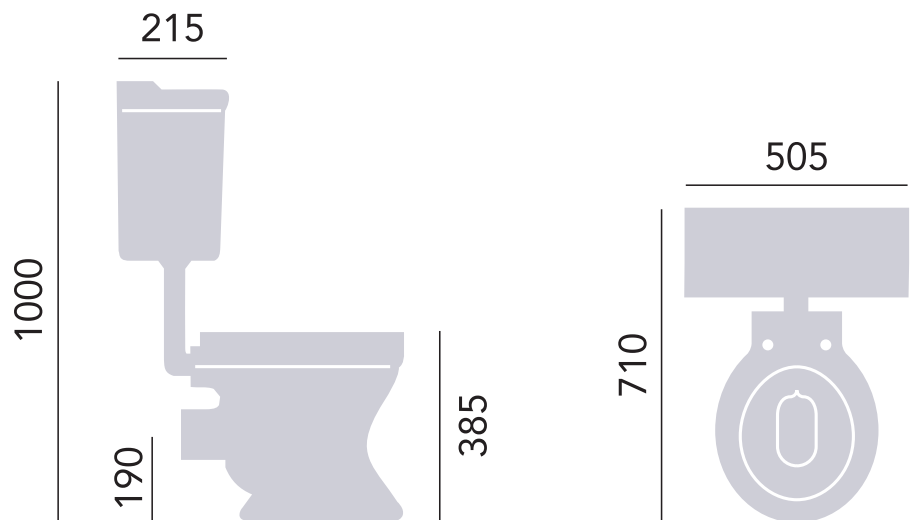

PVE2W01F

DORCHESTER Sanitaryware Range

Blenheim/Dorchester Low Level Cistern inc. Fittings

Specification

Main Construction Material:	Vitreous China
Plumbing System Suitability:	Suitable for all plumbing systems
Finish:	White
Weight (kg):	13
Weight Including Packaging (kg):	14
Flush Volume (l):	6
Assembly Required:	No
What's Included?:	1x Dorchester low-level cistern, 1x cistern fittings pack

Features:

- High-grade vitreous china ensures a quality finish and long lasting durability
- Manufactured using Cornish clay which is regarded the best in the world
- Add flair to your bathroom with a suite that exudes romantic opulence
- Single flush 6 litres

Product Certifications:

Additional Information:

This Product Requires:

1x WC Pan, 1x Low-Level Flush Pack, 1x Coupling Kit, 1x Toilet Seat, 1x Cistern Lever

This Product is Shown With:

PVEW00 - Victoria Standard Height WC Pan

CC00 - Low-Level Flush Pack Chrome

CKVEW00 - Victoria Coupling Kit

TSOAK101SC - Oak Soft Close Toilet Seat Chrome

CPC00 - Traditional Cistern Lever Chrome

Dimensions (measurements in mm)

TECHNICAL DATA SHEET