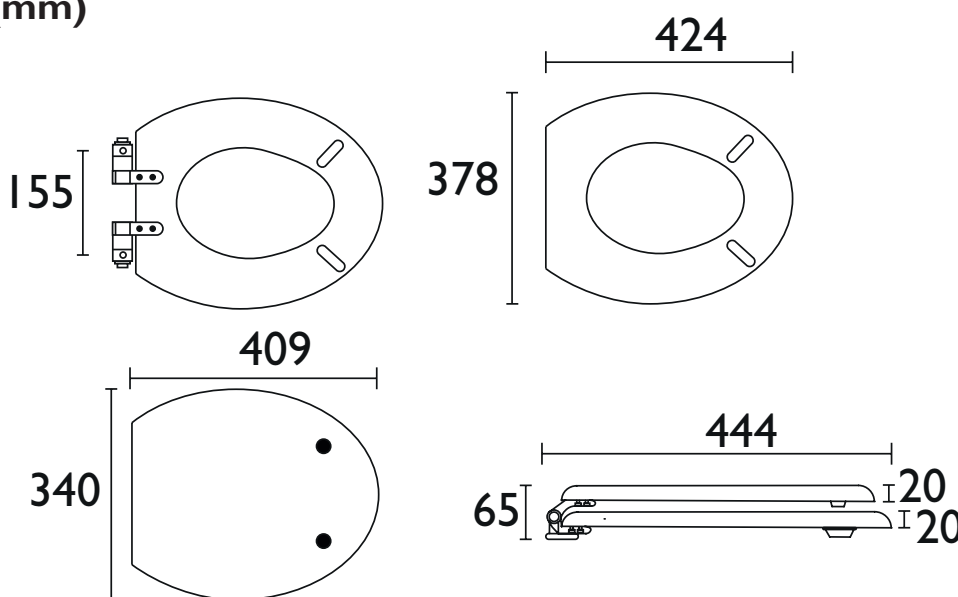

Dimensions in (mm)

Revision: D3

Heritage Bathrooms, Birch Coppice Business Park, Dordon, Tamworth B78 1SG

Tel: 0844 701 8501 | Fax: 0844 701 8502 | Web: www.heritagebathrooms.com | Email: technical@heritagebathrooms.com

The information contained on this page was correct at date of issue. Fitting dimensions are provided as a guide only. Some variation may occur due to manufacturing tolerances.

Heritage Bathrooms pursues a policy of continuing improvement in design and performance of its products and so reserves the right to change specifications without prior notice