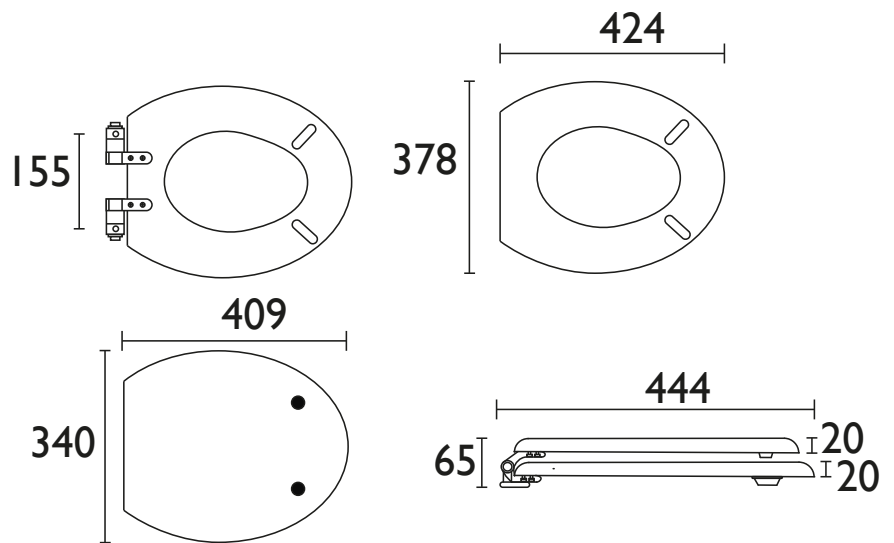

Specification

Contemporary or Traditional:	Contemporary
Main Construction Material:	MDF
What's in the Box?:	1x WC Seat, 1x Hinges, 1x Fitting Instructions

Dimensions (measurements in mm)

Features:

- Adjustable hinges to fit all British Standard WCs
- Durable to withstand everyday use

TSDGRI01 - Dove Grey Toilet Seat with Chrome Hinges