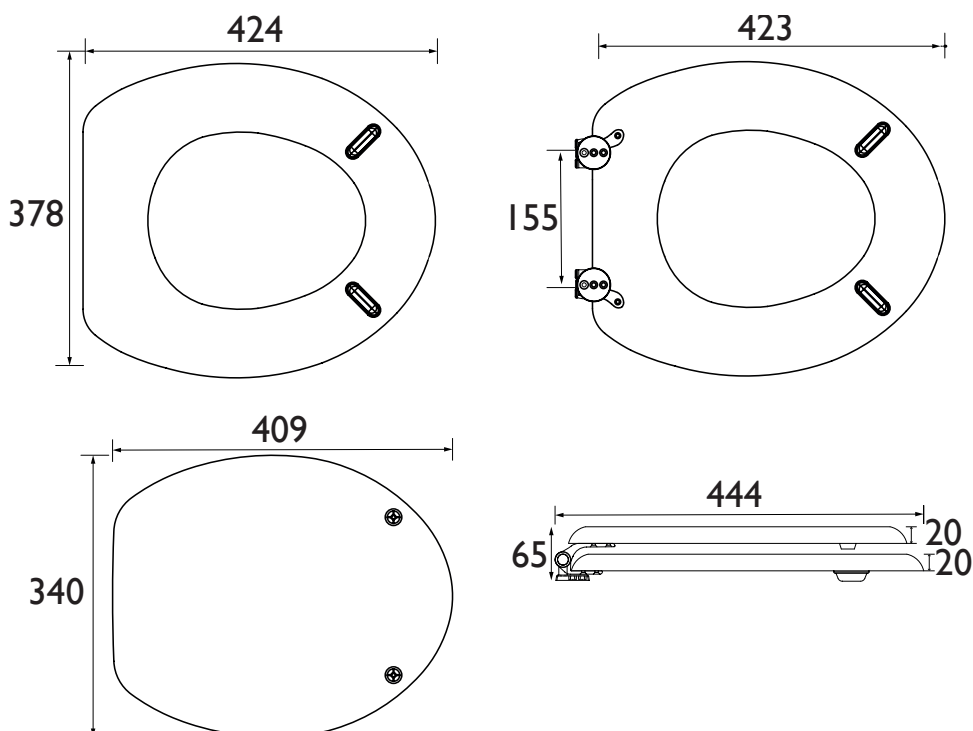

#### Product Specification

**Product Weight (Kg):**

3

**Packaged Product Weight (Kg):**

3.44

**Product Finish:**

Gold Plated

#### Dimensions in (mm)

Revision: D2

Heritage Bathrooms, Birch Coppice Business Park, Dordon, Tamworth B78 1SG

Tel: 0844 701 8501 | Fax: 0844 701 8502 | Web: [www.heritagebathrooms.com](http://www.heritagebathrooms.com) | Email: [technical@heritagebathrooms.com](mailto:technical@heritagebathrooms.com)