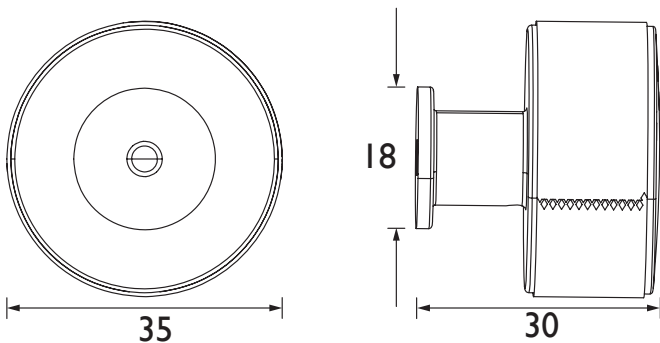

#### Product Specification

**Product Construction:**  
Brass

**Product Weight (Kg):**  
0.1

**Packaged Product Weight (Kg):**  
0.1

**Product Finish:**  
Chrome Plated

#### Dimensions in (mm)

Revision: D1

Heritage Bathrooms, Birch Coppice Business Park, Dordon, Tamworth B78 1SG

Tel: 0844 701 8501 | Fax: 0844 701 8502 | Web: [www.heritagebathrooms.com](http://www.heritagebathrooms.com) | Email: [technical@heritagebathrooms.com](mailto:technical@heritagebathrooms.com)