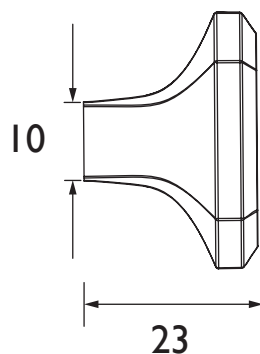

Heritage

Beveled Chrome Door Knob FKNSC01

Product Features

- Ideal to create a bespoke and personal feel
- Stylish and on-trend
- Supplied with fixings

Product Specification

Product Construction:
Mazak

Product Weight (Kg):
0.1

Packaged Product Weight (Kg):
0.1

Product Finish:
Chrome Plated

Dimensions in (mm)

Revision: D1

Heritage Bathrooms, Birch Coppice Business Park, Dordon, Tamworth B78 1SG

Tel: 0844 701 8501 | Fax: 0844 701 8502 | Web: www.heritagebathrooms.com | Email: technical@heritagebathrooms.com