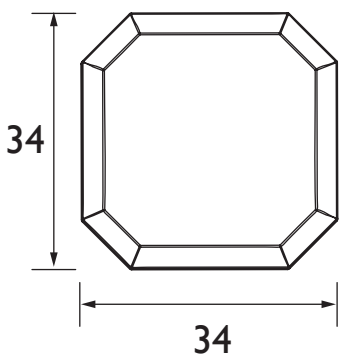

Heritage

Beveled Chrome Door Knob FKNSC01

Product Features

- Ideal to create a bespoke and personal feel
- Stylish and on-trend
- Supplied with fixings

Product Specification

Product Construction:
Mazak

Product Weight (Kg):
0.1

Packaged Product Weight (Kg):
0.1

Product Finish:
Chrome Plated

Dimensions in (mm)

Revision: D1

Heritage Bathrooms, Birch Coppice Business Park, Dordon, Tamworth B78 1SG

Tel: 0844 701 8501 | Fax: 0844 701 8502 | Web: www.heritagebathrooms.com | Email: technical@heritagebathrooms.com