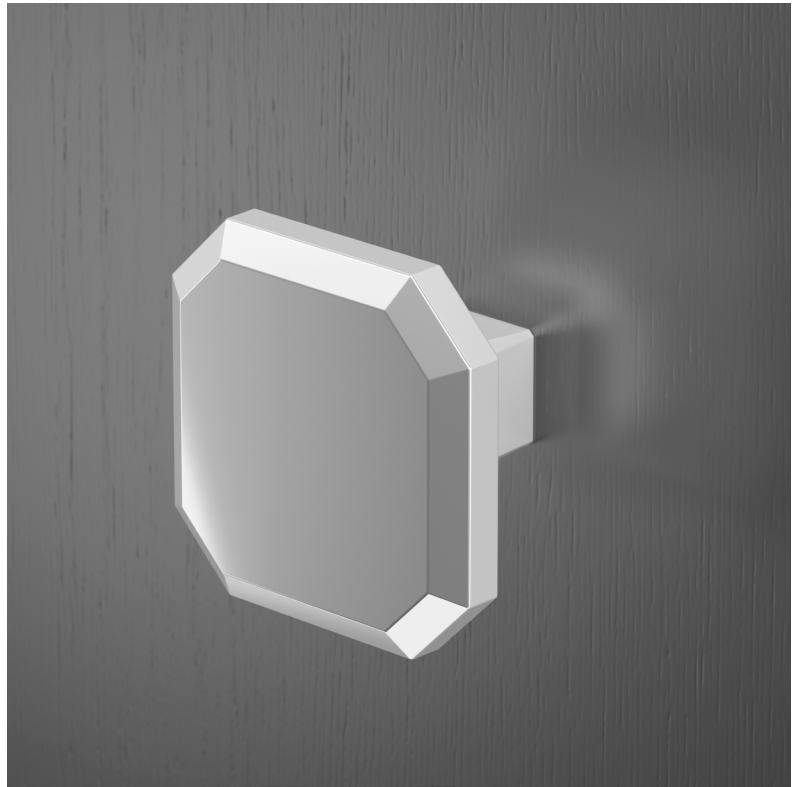

Heritage

Beveled Chrome Door Knob FKNSC01

Product Features

- Ideal to create a bespoke and personal feel
- Stylish and on-trend
- Supplied with fixings

Product Specification

Product Construction:
Mazak

Product Weight (Kg):
0.1

Packaged Product Weight (Kg):
0.1

Product Finish:
Chrome Plated

Dimensions in (mm)

Revision: D1

Heritage Bathrooms, Birch Coppice Business Park, Dordon, Tamworth B78 1SG

Tel: 0844 701 8501 | Fax: 0844 701 8502 | Web: www.heritagebathrooms.com | Email: technical@heritagebathrooms.com