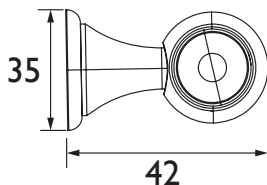

Heritage

White Ceramic & Stainless Steel T-Bar FTBCE01

Product Features

- Ideal to create a bespoke and personal feel
- Stylish and on-trend
- Supplied with fixings

Product Specification

Product Construction:
Ceramic, Mazak

Product Weight (Kg):
0.1

Packaged Product Weight (Kg):
0.1

Product Finish:
Steel

Dimensions in (mm)

Revision: D1

Heritage Bathrooms, Birch Coppice Business Park, Dordon, Tamworth B78 1SG

Tel: 0844 701 8501 | Fax: 0844 701 8502 | Web: www.heritagebathrooms.com | Email: technical@heritagebathrooms.com