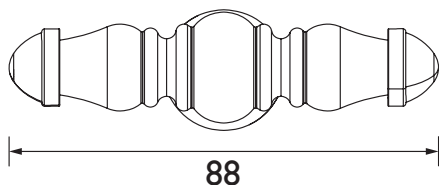

Heritage

White Ceramic & Stainless Steel T-Bar FTBCE01

Product Features

- Ideal to create a bespoke and personal feel
- Stylish and on-trend
- Supplied with fixings

Product Specification

Product Construction:
Ceramic, Mazak

Product Weight (Kg):
0.1

Packaged Product Weight (Kg):
0.1

Product Finish:
Steel

Dimensions in (mm)

Revision: D1

Heritage Bathrooms, Birch Coppice Business Park, Dordon, Tamworth B78 1SG

Tel: 0844 701 8501 | Fax: 0844 701 8502 | Web: www.heritagebathrooms.com | Email: technical@heritagebathrooms.com