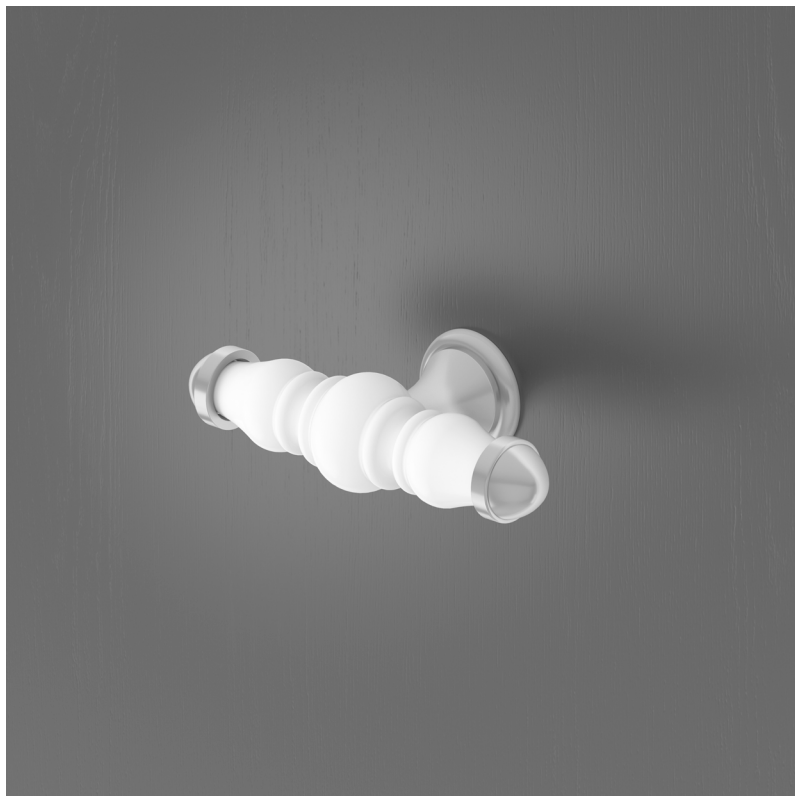

Heritage

White Ceramic & Stainless Steel T-Bar FTBCE01

Product Features

- Ideal to create a bespoke and personal feel
- Stylish and on-trend
- Supplied with fixings

Product Specification

Product Construction:
Ceramic, Mazak

Product Weight (Kg):
0.1

Packaged Product Weight (Kg):
0.1

Product Finish:
Steel

Dimensions in (mm)

Revision: D1

Heritage Bathrooms, Birch Coppice Business Park, Dordon, Tamworth B78 1SG

Tel: 0844 701 8501 | Fax: 0844 701 8502 | Web: www.heritagebathrooms.com | Email: technical@heritagebathrooms.com