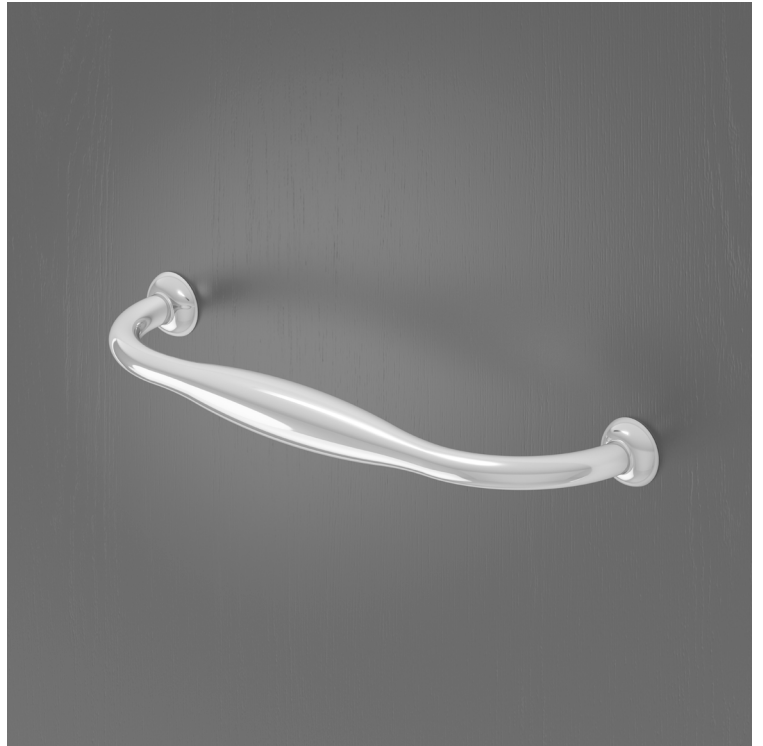

### Chrome Door Handle with Circular Base

FPHCH02

#### Product Features

- Ideal to create a bespoke and personal feel
- Stylish and on-trend
- Supplied with fixings

#### Product Specification

**Product Construction:**  
Mazak

**Product Weight (Kg):**  
0.1

**Packaged Product Weight (Kg):**  
0.1

**Product Finish:**  
Chrome Plated