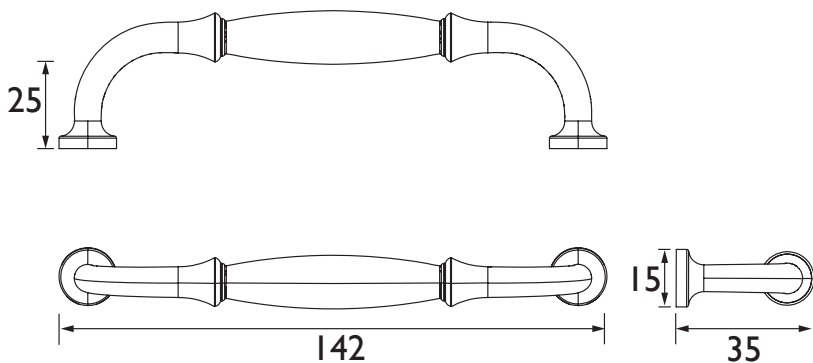

#### Product Specification

**Product Construction:**  
Brass

**Product Weight (Kg):**  
0.1

**Packaged Product Weight (Kg):**  
0.1

**Product Finish:**  
Chrome Plated

#### Dimensions in (mm)

Revision: D1

Heritage Bathrooms, Birch Coppice Business Park, Dordon, Tamworth B78 1SG

Tel: 0844 701 8501 | Fax: 0844 701 8502 | Web: [www.heritagebathrooms.com](http://www.heritagebathrooms.com) | Email: [technical@heritagebathrooms.com](mailto:technical@heritagebathrooms.com)