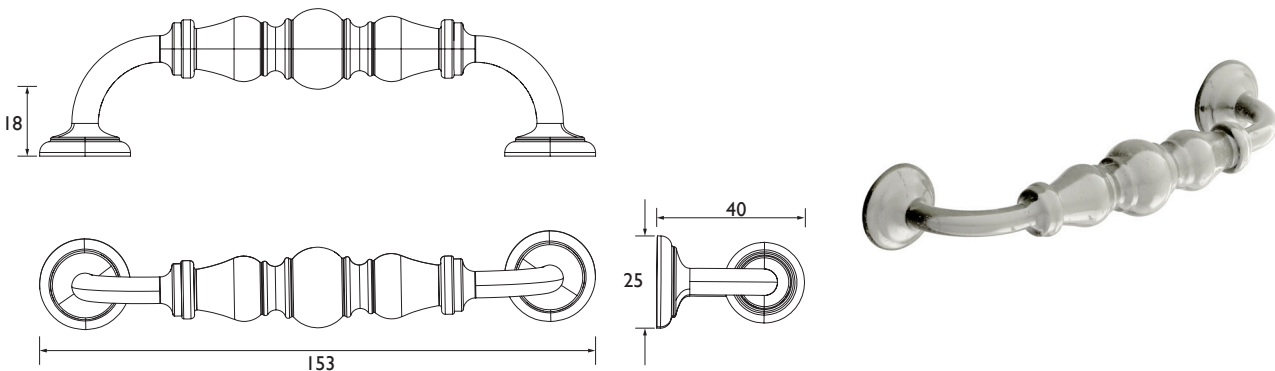

HERITAGE

BATHROOMS

Heritage

Pewter Door Handle

FPHPE02

Product Features

- Ideal to create a bespoke and personal feel
- Stylish and on-trend
- Supplied with fixings

Product Specification

Product Construction:
Cast Iron

Product Weight (Kg):
0.1

Packaged Product Weight (Kg):
0.1

Product Finish:
Pewter

Dimensions in (mm)

Revision: D1

Heritage Bathrooms, Birch Coppice Business Park, Dordon, Tamworth B78 1SG