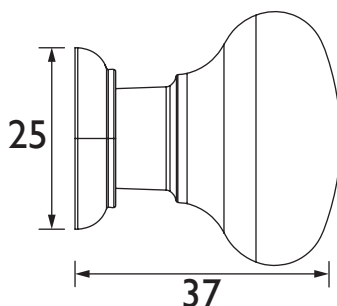

Product Construction:
Cast Iron

Product Weight (Kg):
0.1

Packaged Product Weight (Kg):
0.1

Product Finish:
Pewter

Dimensions in (mm)

Revision: D1

Heritage Bathrooms, Birch Coppice Business Park, Dordon, Tamworth B78 1SG