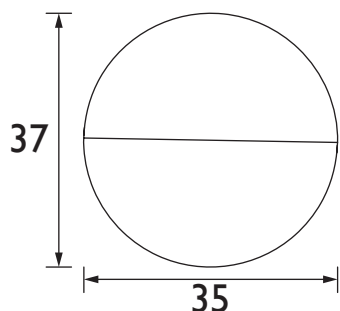

Product Construction:
Cast Iron

Product Weight (Kg):
0.1

Packaged Product Weight (Kg):
0.1

Product Finish:
Pewter

Dimensions in (mm)

Revision: D1

Heritage Bathrooms, Birch Coppice Business Park, Dordon, Tamworth B78 1SG