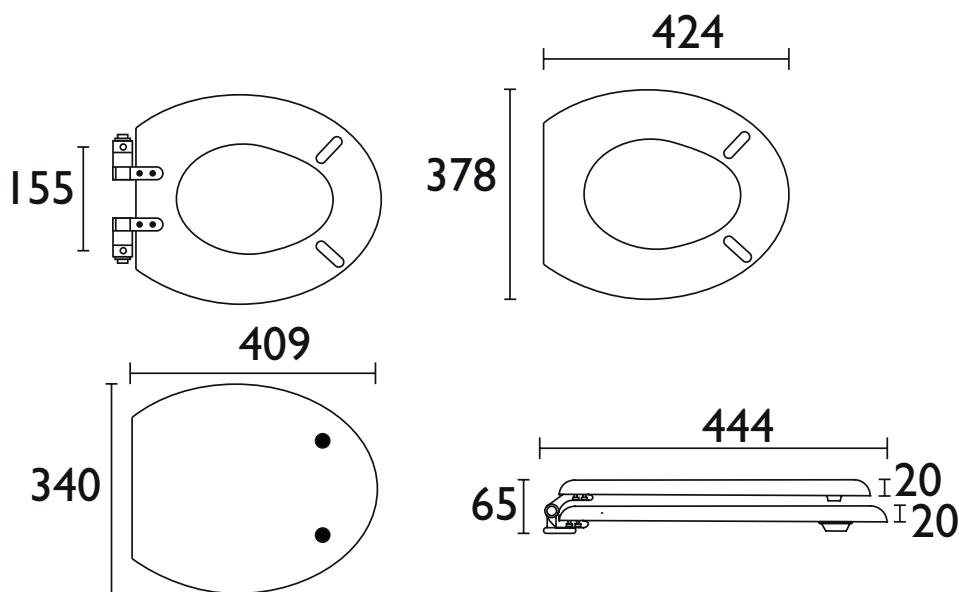

Product Specification

Product Weight (Kg):

3

Packaged Product Weight (Kg):

3.44

Product Finish:

Ivory Lace

Dimensions in (mm)