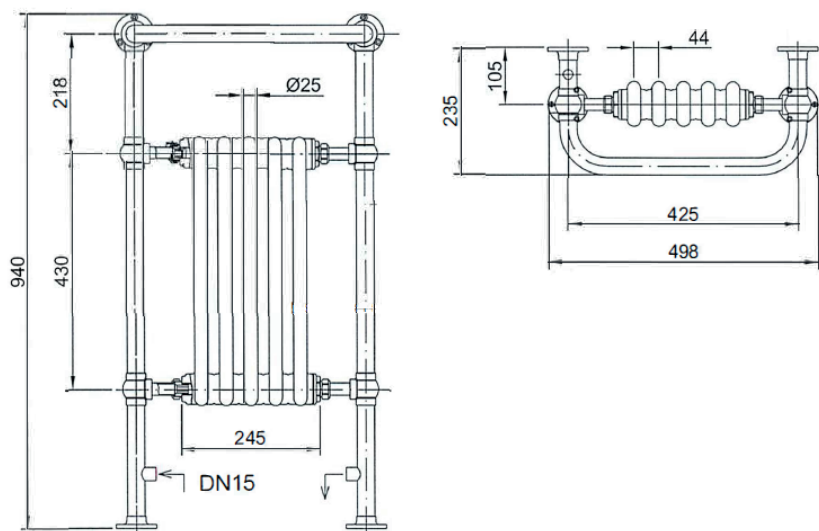

#### Product Specification

**Product Construction:**  
Brass

**Product Finish:**  
Chrome Plated

**Output**  
1335 Btu (391 watts)

**Valve Centres**  
270

**Wall to Valve Centre**  
105

#### Dimensions in (mm)

Revision: DI

Heritage Bathrooms, Birch Coppice Business Park, Dordon, Tamworth B78 1SG

Tel: 0844 701 8501 | Fax: 0844 701 8502 | Web: [www.heritagebathrooms.com](http://www.heritagebathrooms.com) | Email: [technical@heritagebathrooms.com](mailto:technical@heritagebathrooms.com)