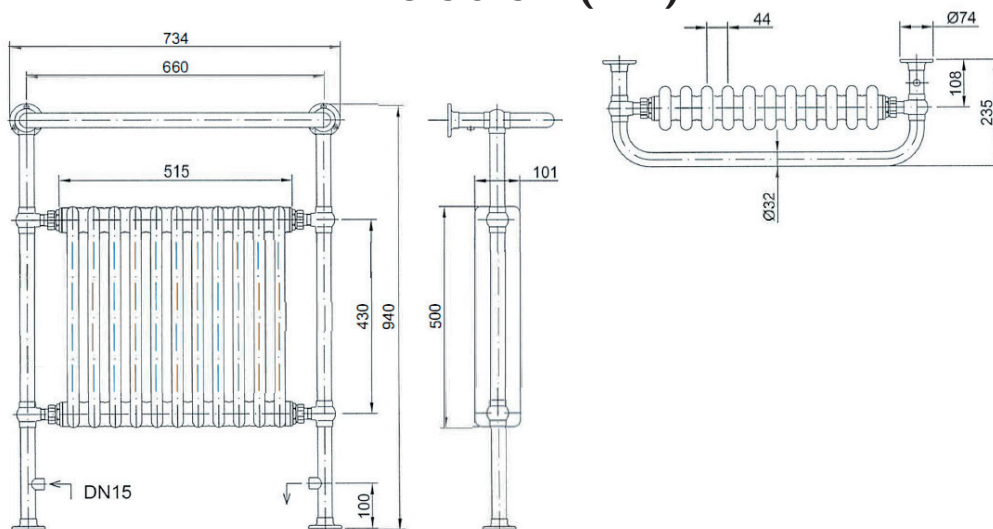

Clifton

Clifton Heated Towel Rail Chrome with Black Bars

AHC73B

Product Features

- High BTUs ensuring towels are kept nice and fluffy and bathrooms wonderfully warm
- Chrome plated to BS EN 248
- Suitable for closed central heating systems
- Valves included
- Steel construction designed to conform with BS EN 442

Product Specification

Product Construction:
Brass

Product Finish:
Chrome Plated

Output
2340 Btu (686 watts)

Valve Centres
510

Wall to Valve Centre
105

Dimensions in (mm)

Revision: D1