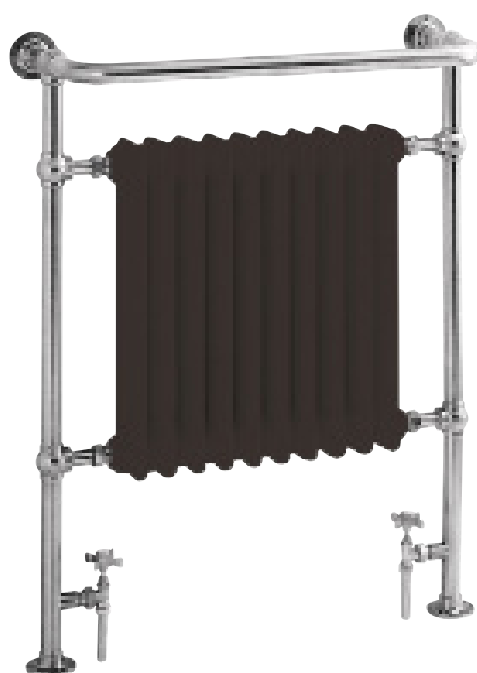

Clifton

Clifton Heated Towel Rail Chrome with Black Bars

AHC73B

Product Features

- High BTUs ensuring towels are kept nice and fluffy and bathrooms wonderfully warm
- Chrome plated to BS EN 248
- Suitable for closed central heating systems
- Valves included
- Steel construction designed to conform with BS EN 442

Product Specification

Product Construction:
Brass

Product Finish:
Chrome Plated

Output
2340 Btu (686 watts)

Valve Centres
510

Wall to Valve Centre
105

Dimensions in (mm)

Revision: D1