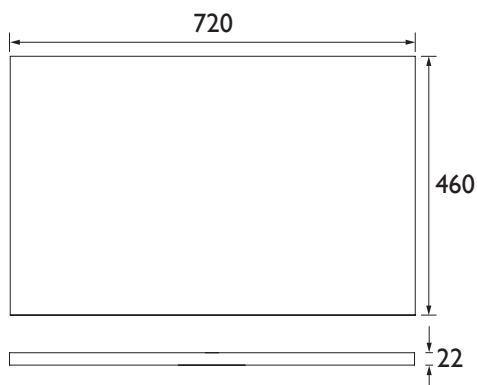

#### Product Specification

**Product Construction:**  
MFC

**Product Finish:**  
Black

**Product Weight (Kg):**  
4.74

**Packaged Product Weight (Kg):**  
4.78

#### Dimensions in (mm)

PRODUCT DATA SHEET

Revision: D1

Heritage Bathrooms, Birch Coppice Business Park, Dordon, Tamworth B78 1SG

Tel: 0844 701 8501 | Fax: 0844 701 8502 | Web: [www.heritagebathrooms.com](http://www.heritagebathrooms.com) | Email: [technical@heritagebathrooms.com](mailto:technical@heritagebathrooms.com)