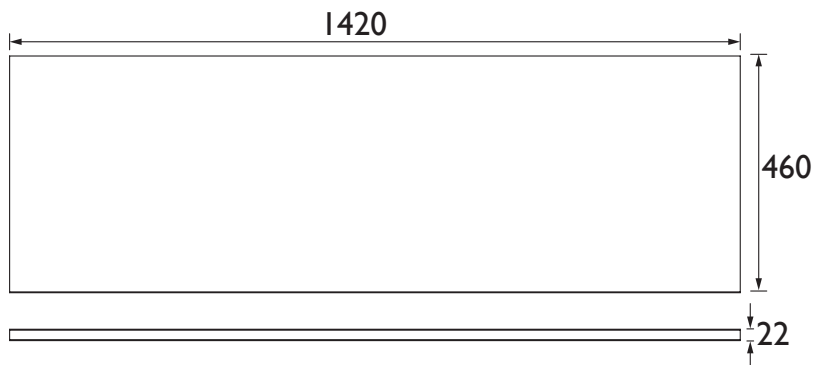

Caversham

Caversham Worktop for Dual Wall Hung Vanity Black Laminate WTBLKWWHD

Product Features

- 22mm thick for added strength & longevity
- Can be cut down to size to fit around basins
- Available in a selection of finishes

Product Specification

Product Construction:
MFC

Product Finish:
Black

Product Weight (Kg):
9.34

Packaged Product Weight (Kg):
9.38

Dimensions in (mm)

PRODUCT DATA SHEET

Revision: D1