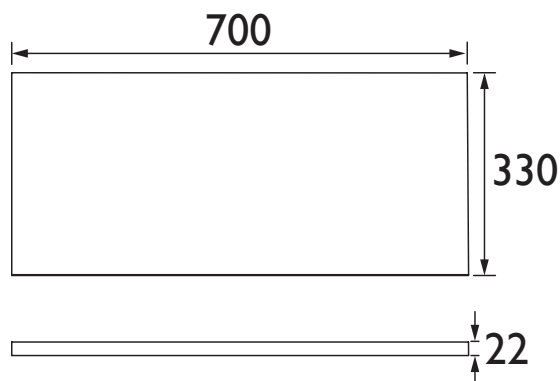

Caversham

Caversham 700mm Grey Acrylic Worktop WTGRYACR700

Product Features

- 22mm thick for added strength & longevity
- Can be cut down to size to fit around basins
- Available in a selection of finishes

Product Specification

Product Construction:
Acrylic

Product Finish:
Grey

Product Weight (Kg):
10

Packaged Product Weight (Kg):
11.3

Dimensions in (mm)

PRODUCT DATA SHEET

Revision: D1