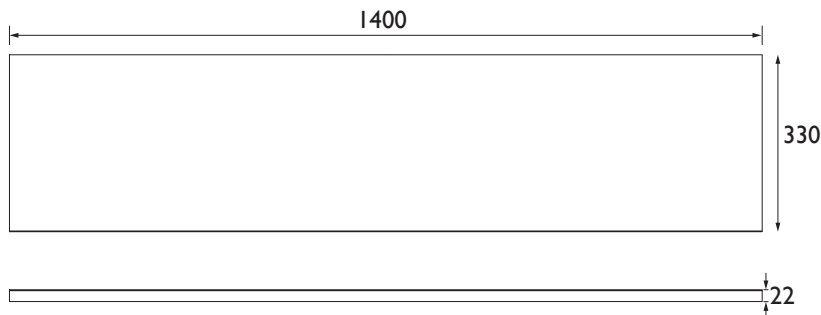

Dimensions in (mm)

PRODUCT DATA SHEET

Revision: D1

Heritage Bathrooms, Birch Coppice Business Park, Dordon, Tamworth B78 1SG

Tel: 0844 701 8501 | Fax: 0844 701 8502 | Web: www.heritagebathrooms.com | Email: technical@heritagebathrooms.com

The information contained on this page was correct at date of issue. Fitting dimensions are provided as a guide only. Some variation may occur due to manufacturing tolerances. Heritage Bathrooms pursues a policy of continuing improvement in design and performance of its products and so reserves the right to change specifications without prior notice.

5
YEAR
GUARANTEE