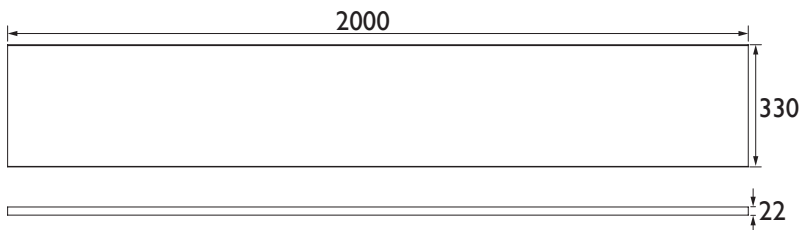

Caversham

Caversham 2000mm White Glitter Acrylic Worktop

WTWHIACR2000

Product Features

- 22mm thick for added strength & longevity
- Can be cut down to size to fit around basins
- Available in a selection of finishes

Product Specification

Product Construction:
Acrylic

Product Finish:
White

Product Weight (Kg):
27

Packaged Product Weight (Kg):
30.7

Dimensions in (mm)

PRODUCT DATA SHEET

Revision: D1