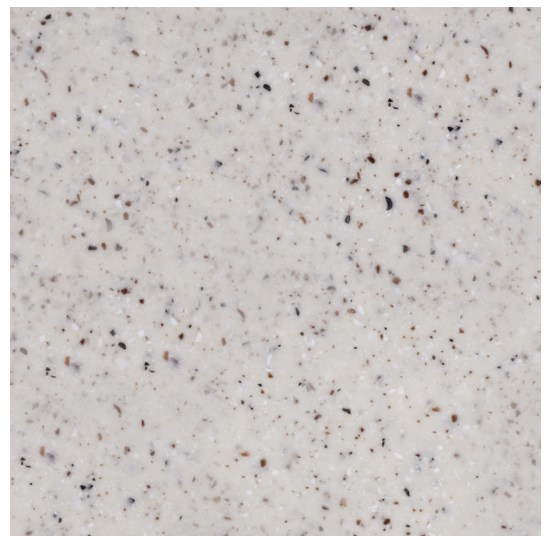

Dimensions in (mm)

PRODUCT DATA SHEET

Revision: D1

Heritage Bathrooms, Birch Coppice Business Park, Dordon, Tamworth B78 1SG

Tel: 0844 701 8501 | Fax: 0844 701 8502 | Web: www.heritagebathrooms.com | Email: technical@heritagebathrooms.com

The information contained on this page was correct at date of issue. Fitting dimensions are provided as a guide only. Some variation may occur due to manufacturing tolerances. Heritage Bathrooms pursues a policy of continuing improvement in design and performance of its products and so reserves the right to change specifications without prior notice.

5
YEAR
GUARANTEE