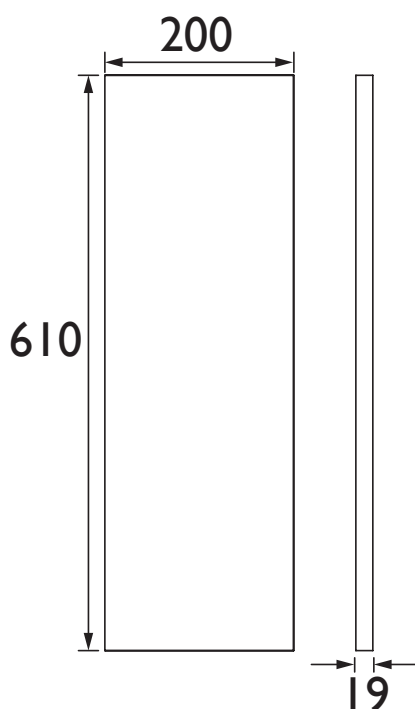

Caversham

Caversham 610 x 200mm Base Filler Panel Ivory Lace

FFIVLBFP

Product Features

- UK designed. Manufactured to a high quality
- Easy to clean
- Durable to withstand everyday use in a busy household
- Available in 3 colours for bathroom personalisation

Product Specification

Product Construction:

Oak

Product Finish:

Ivory Lace

Product Weight (Kg):

4.04

Packaged Product Weight (Kg):

5.14

Dimensions in (mm)

Revision: D2

Heritage Bathrooms, Birch Coppice Business Park, Dordon, Tamworth B78 1SG

Tel: 0330 026 8503 | Web: www.heritagebathrooms.com | Email: enquire@heritagebathrooms.com

The information contained on this page was correct at date of issue. Fitting dimensions are provided as a guide only. Some variation may occur due to manufacturing tolerances.