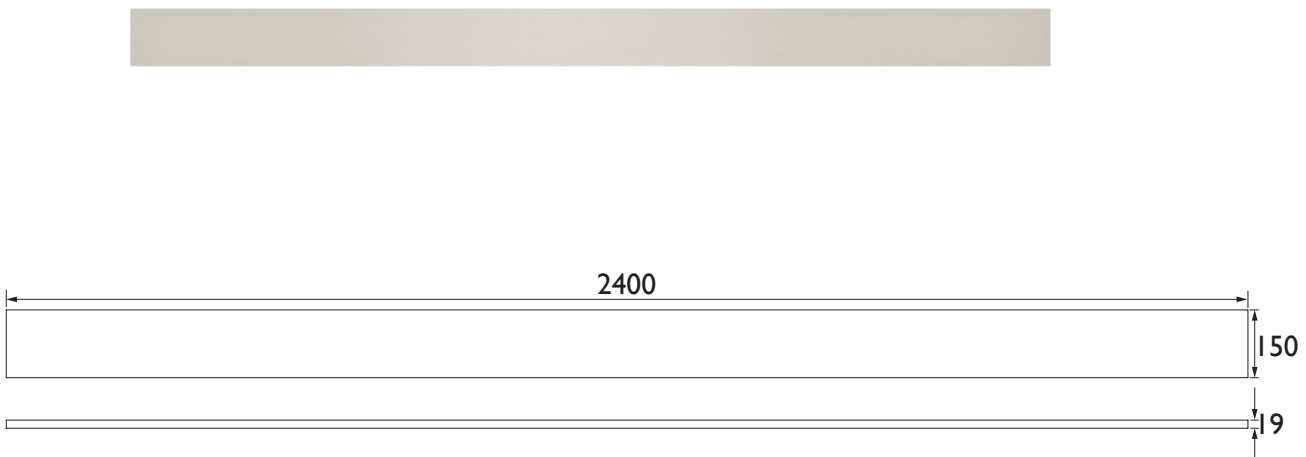

Caversham

Caversham 2400 x 175mm Bridge Ivory Lace

FFIVLBRI

Product Features

- UK designed. Manufactured to a high quality
- Easy to clean
- Durable to withstand everyday use in a busy household
- Available in 3 colours for bathroom personalisation

Product Specification

Product Construction:
Oak

Product Finish:
Ivory Lace

Product Weight (Kg):
12.67

Packaged Product Weight (Kg):
15.94

Dimensions in (mm)

Revision: D1

Heritage Bathrooms, Birch Coppice Business Park, Dordon, Tamworth B78 1SG