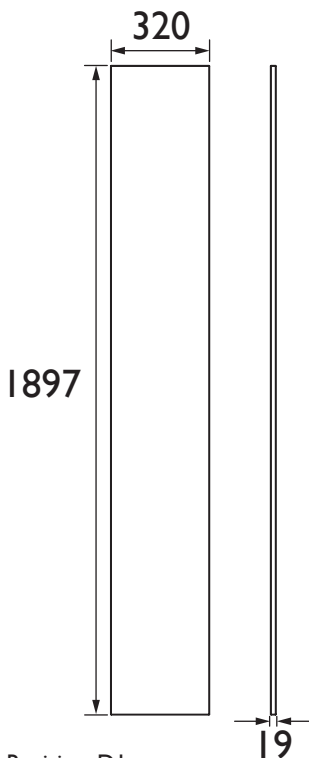

Caversham

Caversham 320 x 2100mm Tall Unit Gable Ivory Lace

FFIVLTGAB

Product Features

- UK designed. Manufactured to a high quality
- Easy to clean
- Durable to withstand everyday use in a busy household
- Available in 3 colours for bathroom personalisation

Product Specification

Product Construction:

Oak

Product Finish:

Ivory Lace

Product Weight (Kg):

17.72

Packaged Product Weight (Kg):

22.19

Dimensions in (mm)

Revision: D1

Heritage Bathrooms, Birch Coppice Business Park, Dordon, Tamworth B78 1SG

Tel: 0844 701 8501 | Fax: 0844 701 8502 | Web: www.heritagebathrooms.com | Email: technical@heritagebathrooms.com