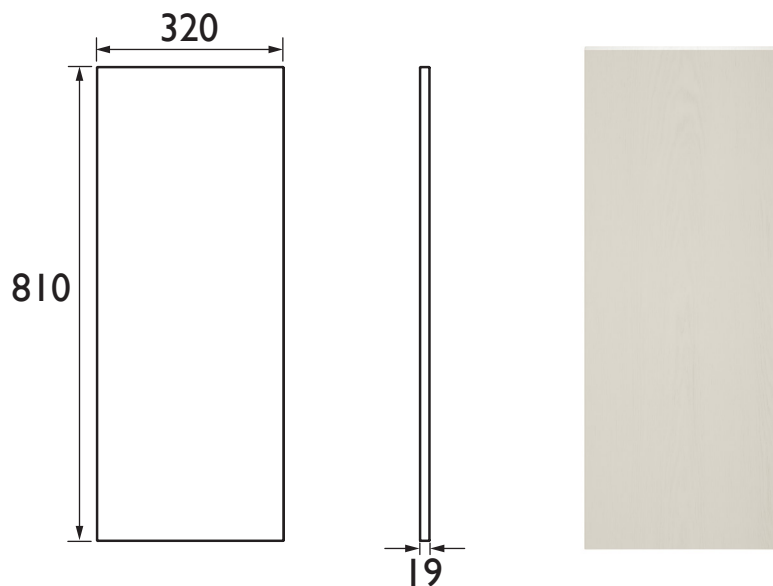

Caversham

Caversham 320 x 810mm Base Gable Ivory Lace

FFIVLBGAB

Product Features

- UK designed. Manufactured to a high quality
- Easy to clean
- Durable to withstand everyday use in a busy household
- Available in 3 colours for bathroom personalisation

Product Specification

Product Construction:

Oak

Product Finish:

Ivory Lace

Product Weight (Kg):

7.39

Packaged Product Weight (Kg):

9.3

Dimensions in (mm)

Revision: D1

Heritage Bathrooms, Birch Coppice Business Park, Dordon, Tamworth B78 1SG

Tel: 0844 701 8501 | Fax: 0844 701 8502 | Web: www.heritagebathrooms.com | Email: technical@heritagebathrooms.com

The information contained on this page was correct at date of issue. Fitting dimensions are provided as a guide only. Some variation may occur due to manufacturing tolerances. Heritage Bathrooms pursues a policy of continuing improvement in design and performance of its products and so reserves the right to change specifications without prior notice.