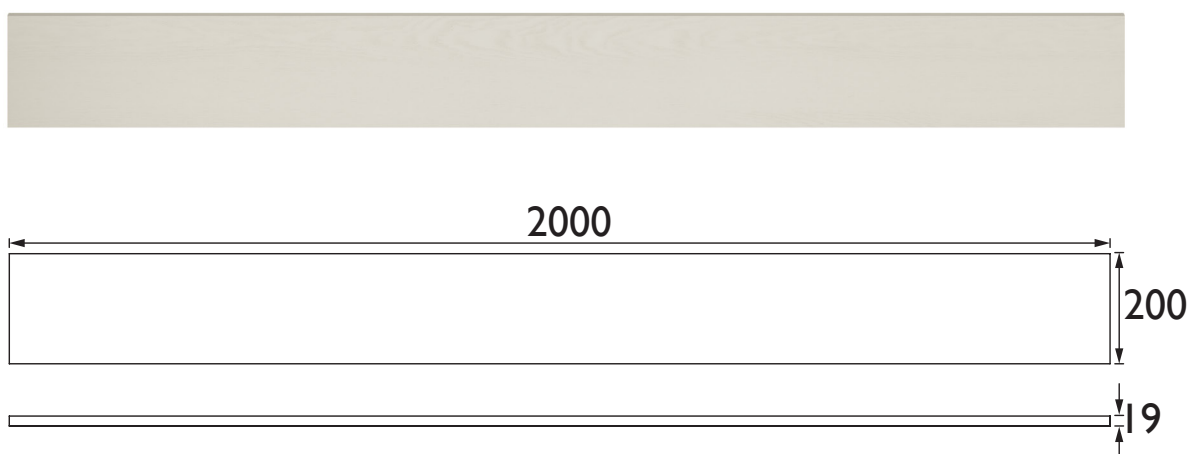

Caversham

Caversham 2000mm Plinth Ivory Lace

FFIVLPLIN

Product Features

- UK designed. Manufactured to a high quality
- Easy to clean
- Durable to withstand everyday use in a busy household
- Available in 3 colours for bathroom personalisation

Product Specification

Product Construction:

Oak

Product Finish:

Ivory Lace

Product Weight (Kg):

11.83

Packaged Product Weight (Kg):

14.87

Dimensions in (mm)

Revision: D1

Heritage Bathrooms, Birch Coppice Business Park, Dordon, Tamworth B78 1SG

Tel: 0844 701 8501 | Fax: 0844 701 8502 | Web: www.heritagebathrooms.com | Email: technical@heritagebathrooms.com

The information contained on this page was correct at date of issue. Fitting dimensions are provided as a guide only. Some variation may occur due to manufacturing tolerances.

Heritage Bathrooms pursues a policy of continuing improvement in design and performance of its products and so reserves the right to change specifications without prior notice