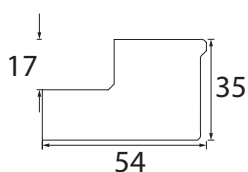

Product Specification

Product Construction:

Oak

Product Finish:

Ivory Lace

Product Weight (Kg):

5.22

Packaged Product Weight (Kg):

6.57

Dimensions in (mm)

Revision: DI

Heritage Bathrooms, Birch Coppice Business Park, Dordon, Tamworth B78 1SG

Tel: 0844 701 8501 | Fax: 0844 701 8502 | Web: www.heritagebathrooms.com | Email: technical@heritagebathrooms.com