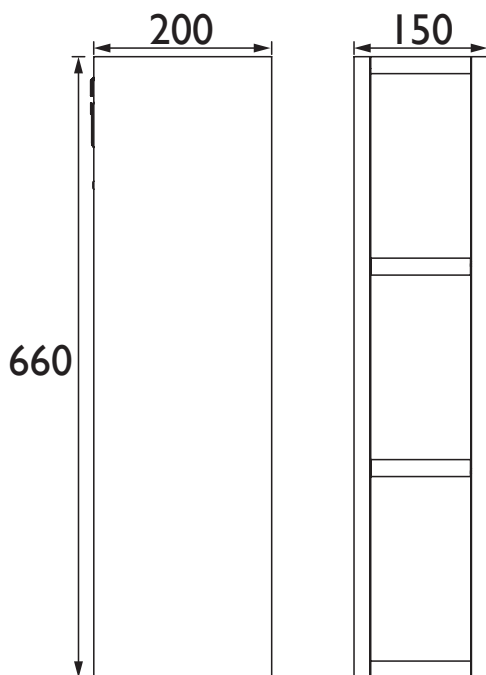

Caversham

Caversham 150mm Open Wall Unit Ivory Lace

FFIVLOWUI150

Product Features

- UK designed. Manufactured to a high quality
- Easy to clean
- Durable to withstand everyday use in a busy household
- Stylish yet functional storage solution
- Available in 3 colours for bathroom personalisation

Product Specification

Product Construction:

Oak

Product Finish:

Ivory Lace

Product Weight (Kg):

9.11

Packaged Product Weight (Kg):

11.09

Dimensions in (mm)

Revision: D1

Heritage Bathrooms, Birch Coppice Business Park, Dordon, Tamworth B78 1SG

Tel: 0844 701 8501 | Fax: 0844 701 8502 | Web: www.heritagebathrooms.com | Email: technical@heritagebathrooms.com