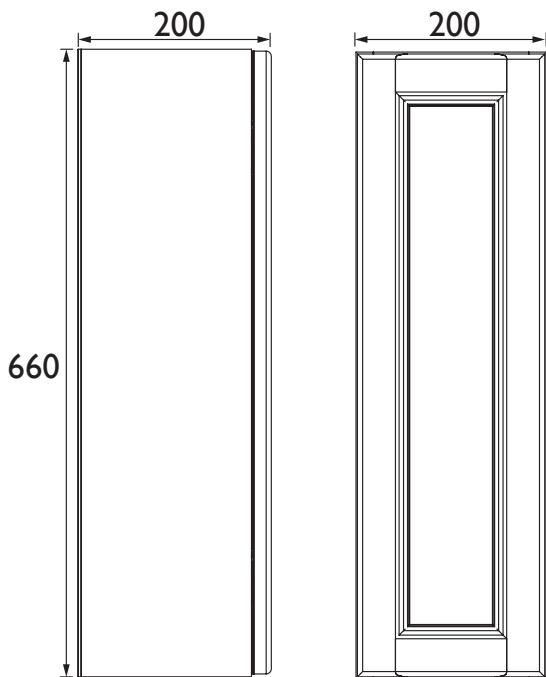

HERITAGE

BATHROOMS

Caversham

Caversham 200mm Wall unit Ivory Lace

FFIVLWU200

Product Features

- UK designed. Manufactured to a high quality
- Easy to clean
- Durable to withstand everyday use in a busy household
- Stylish yet functional storage solution
- A choice of over 20 handles to choose from

Product Specification

Product Construction:

Oak

Product Finish:

Ivory Lace

Product Weight (Kg):

10.19

Packaged Product Weight (Kg):

12.81

Dimensions in (mm)

Revision: D1

Heritage Bathrooms, Birch Coppice Business Park, Dordon, Tamworth B78 1SG

Tel: 0844 701 8501 | Fax: 0844 701 8502 | Web: www.heritagebathrooms.com | Email: technical@heritagebathrooms.com

The information contained on this page was correct at date of issue. Fitting dimensions are provided as a guide only. Some variation may occur due to manufacturing tolerances. Heritage Bathrooms pursues a policy of continuing improvement in design and performance of its products and so reserves the right to change specifications without prior notice.

PRODUCT DATA SHEET

5
YEAR
GUARANTEE