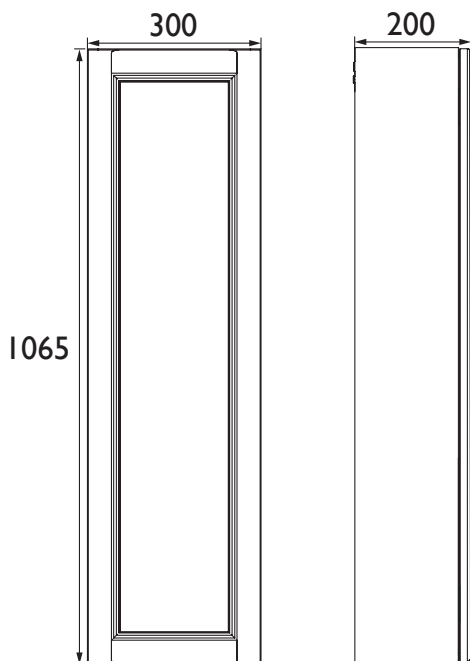

Caversham

Caversham 300mm Sit on Wall Unit Ivory Lace

FFIVLSOWU300

Product Features

- UK designed. Manufactured to a high quality
- Easy to clean
- Durable to withstand everyday use in a busy household
- Stylish yet functional storage solution
- A choice of over 20 handles to choose from
-

Product Specification

Product Construction:

Oak

Product Finish:

Ivory Lace

Product Weight (Kg):

17.92

Packaged Product Weight (Kg):

22.54

Dimensions in (mm)

Revision: D1

Heritage Bathrooms, Birch Coppice Business Park, Dordon, Tamworth B78 1SG

Tel: 0844 701 8501 | Fax: 0844 701 8502 | Web: www.heritagebathrooms.com | Email: technical@heritagebathrooms.com