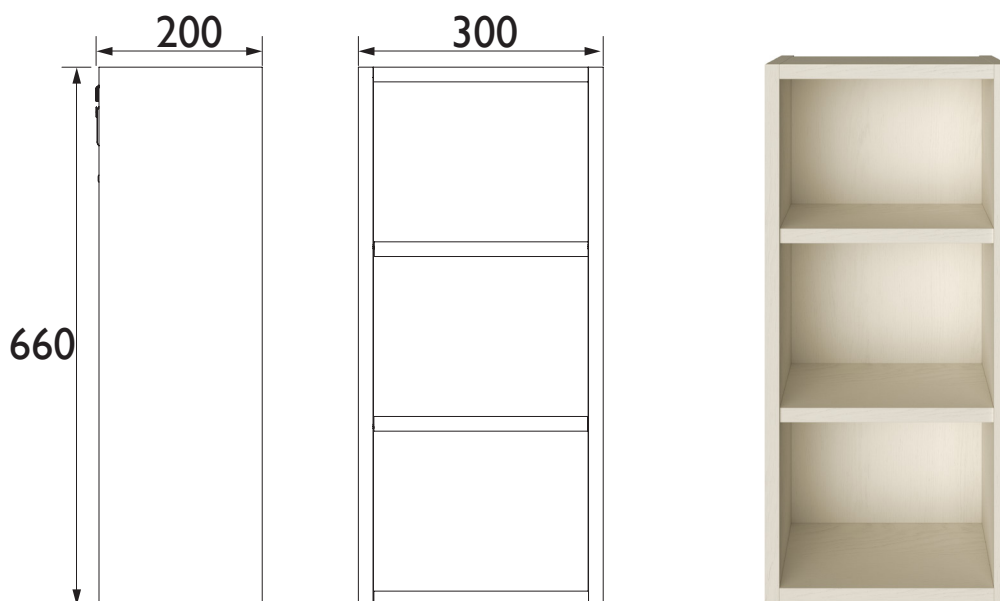

Caversham

Caversham 300mm Open Wall Unit Ivory Lace

FFIVLOWU300

Product Features

- UK designed. Manufactured to a high quality
- Easy to clean
- Durable to withstand everyday use in a busy household
- Stylish yet functional storage solution
- Available in 3 colours for bathroom personalisation

Product Specification

Product Construction:

Oak

Product Finish:

Ivory Lace

Product Weight (Kg):

12.44

Packaged Product Weight (Kg):

15.06

Dimensions in (mm)

Revision: D1

Heritage Bathrooms, Birch Coppice Business Park, Dordon, Tamworth B78 1SG

Tel: 0844 701 8501 | Fax: 0844 701 8502 | Web: www.heritagebathrooms.com | Email: technical@heritagebathrooms.com

The information contained on this page was correct at date of issue. Fitting dimensions are provided as a guide only. Some variation may occur due to manufacturing tolerances. Heritage Bathrooms pursues a policy of continuing improvement in design and performance of its products and so reserves the right to change specifications without prior notice.